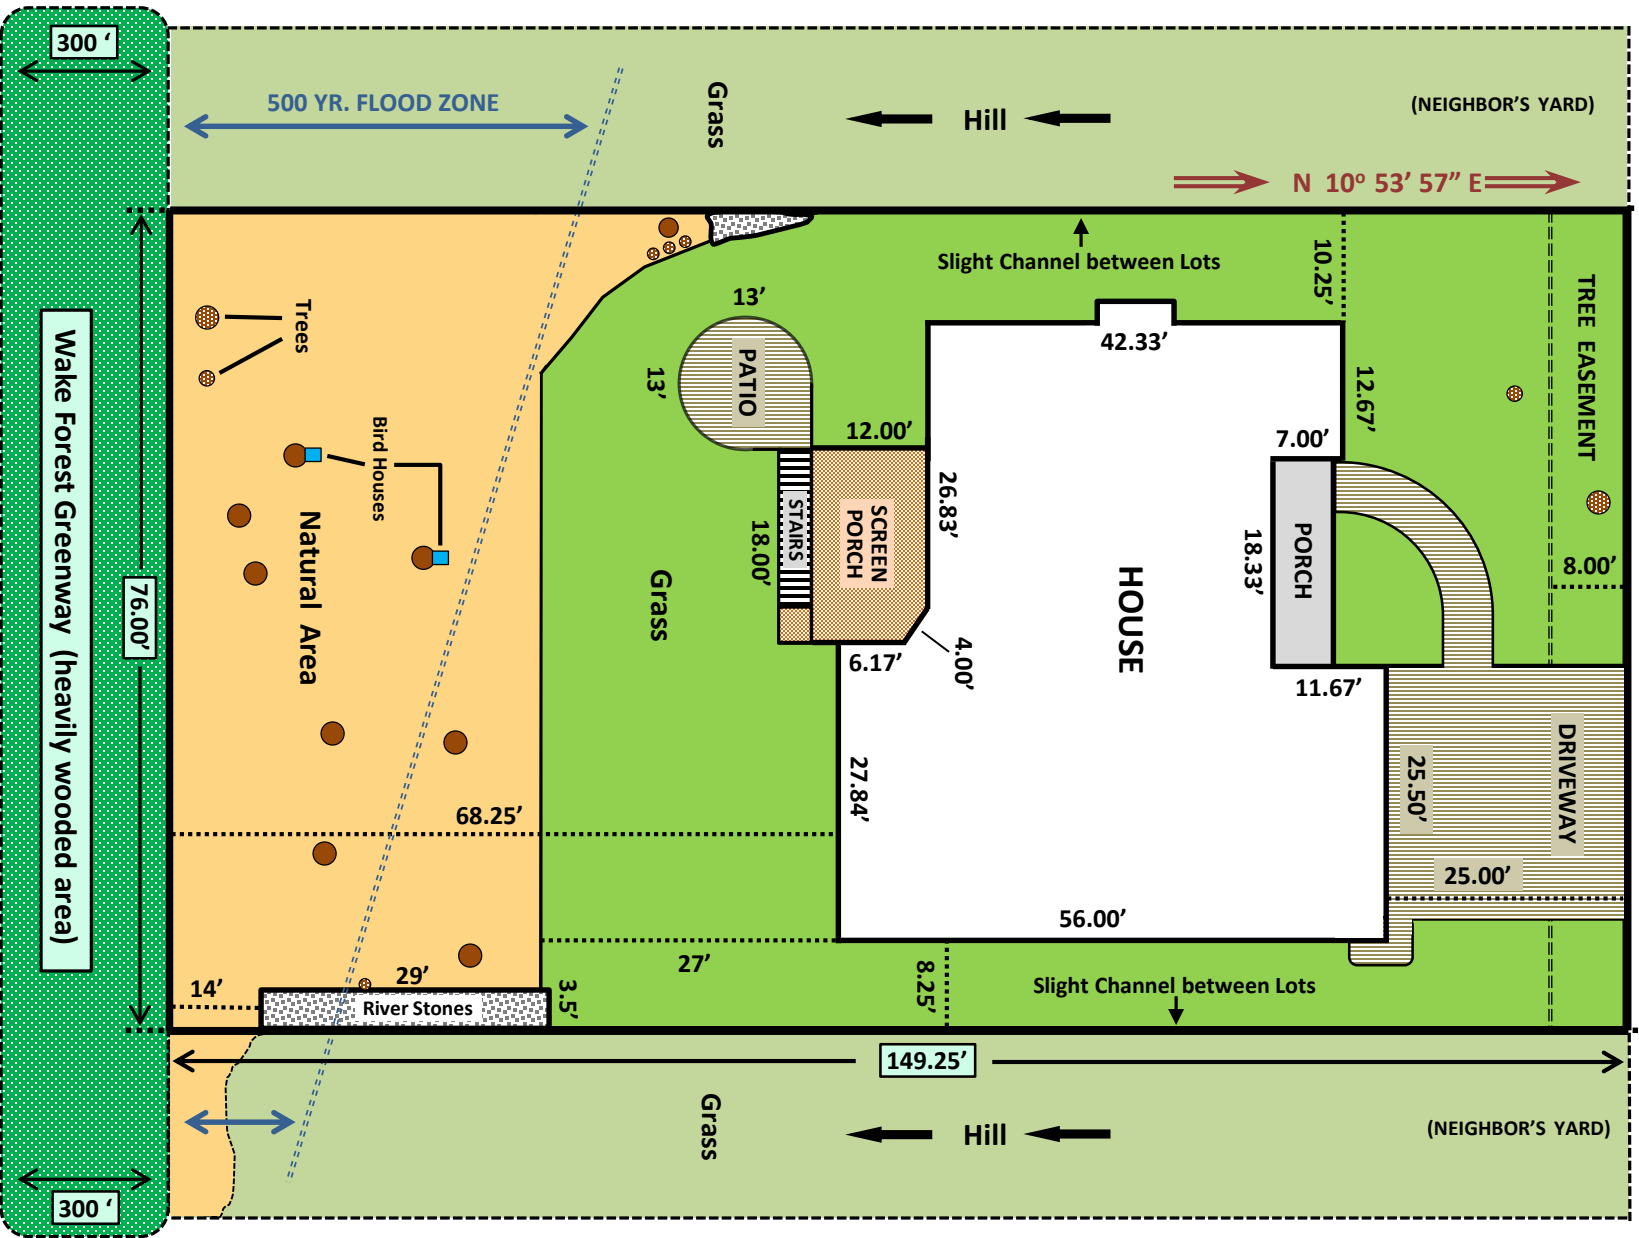

4212 Alpine Clover

4216 Alpine Clover Dr.

4220 Alpine Clover

Wake Forest Greenway (heavily wooded area)

500 YR. FLOOD ZONE

N 10° 53' 57" E