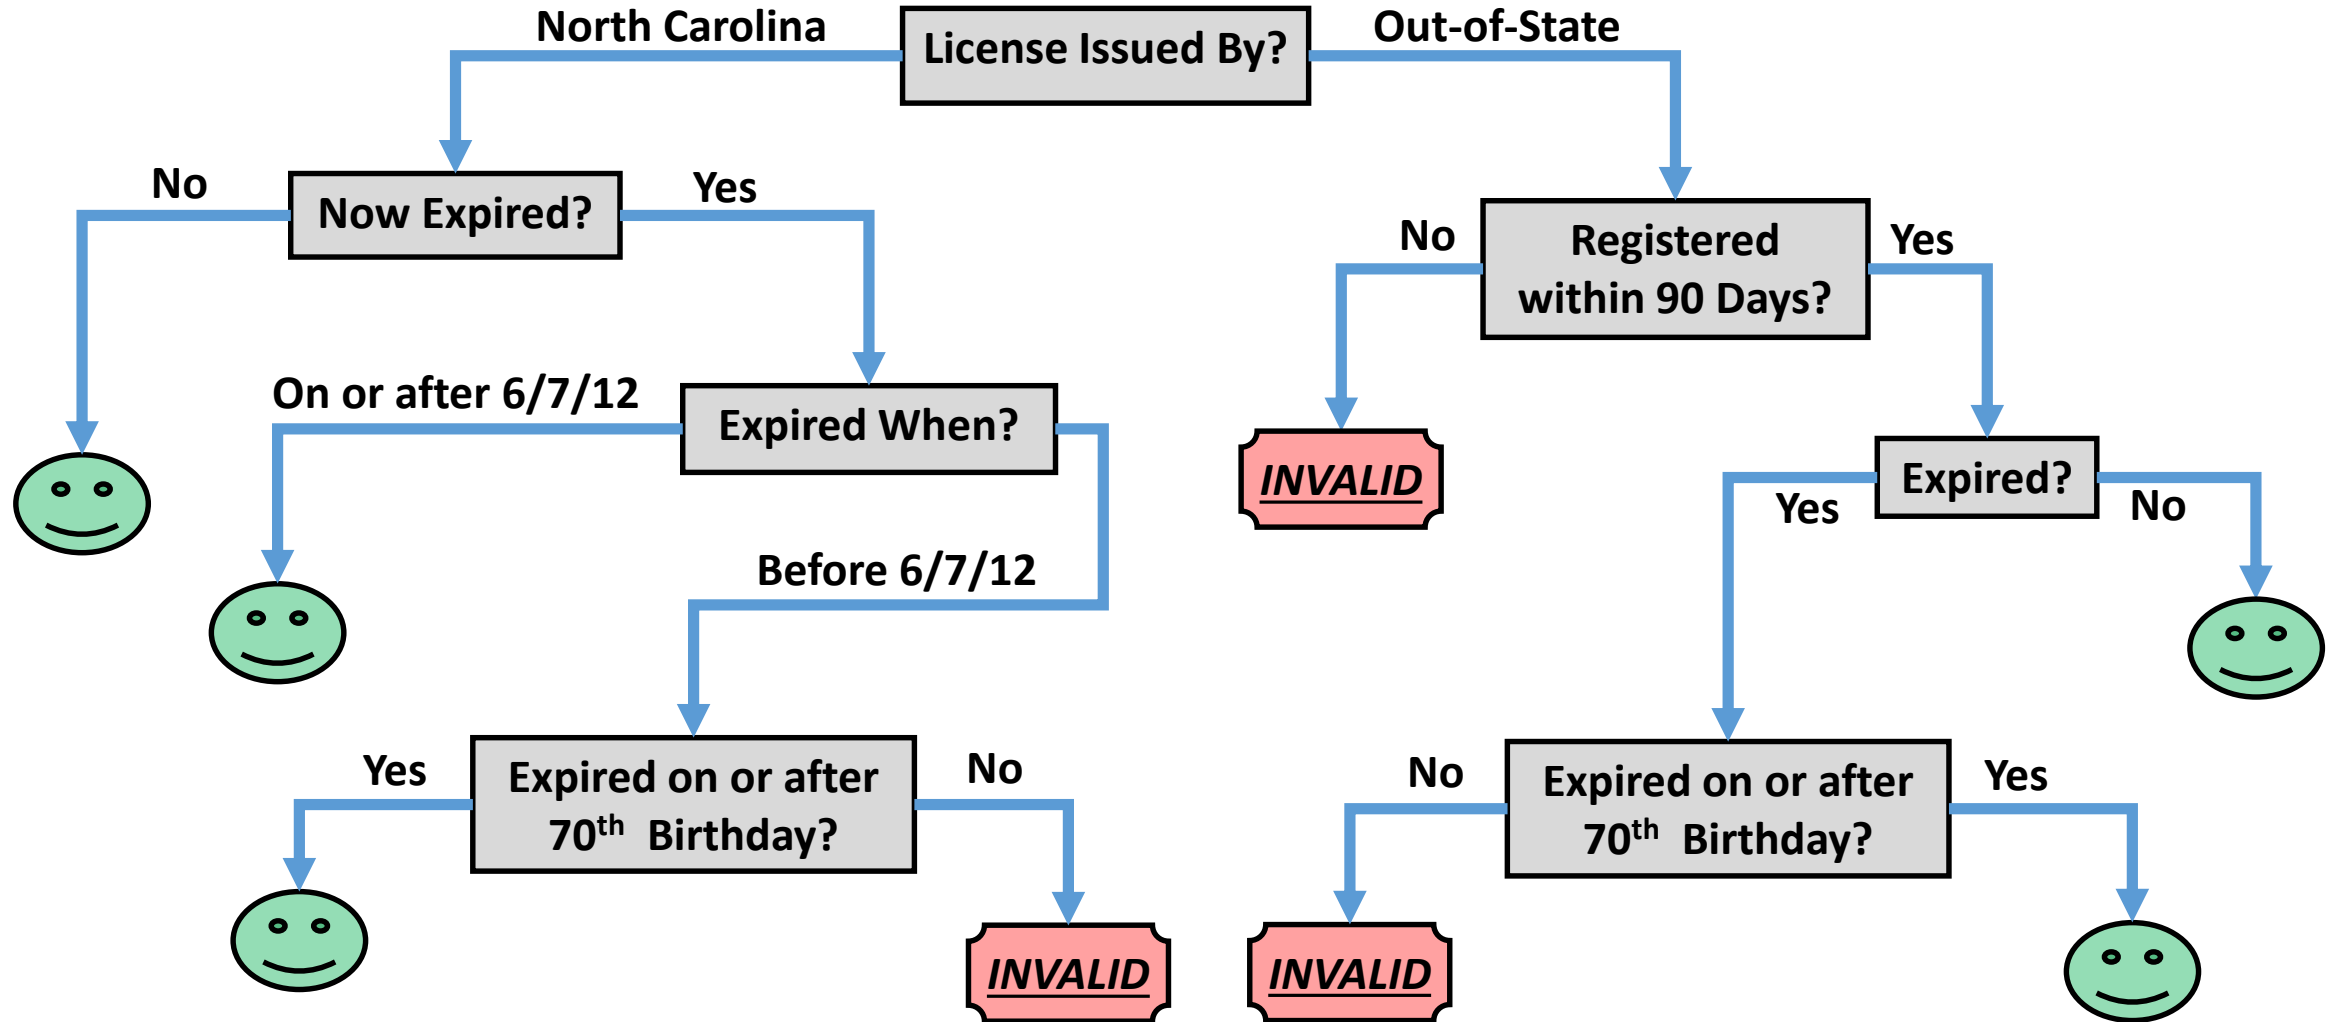

# Expiration Date Checking for DMV License/ID

Test for "Expired on or after 70<sup>th</sup> Birthday":

Date of Birth + 70 years = date of 70<sup>th</sup> birthday

If expiration date ≥ date of 70<sup>th</sup> birthday → valid photo ID

If expiration date < date of 70<sup>th</sup> birthday → invalid photo ID