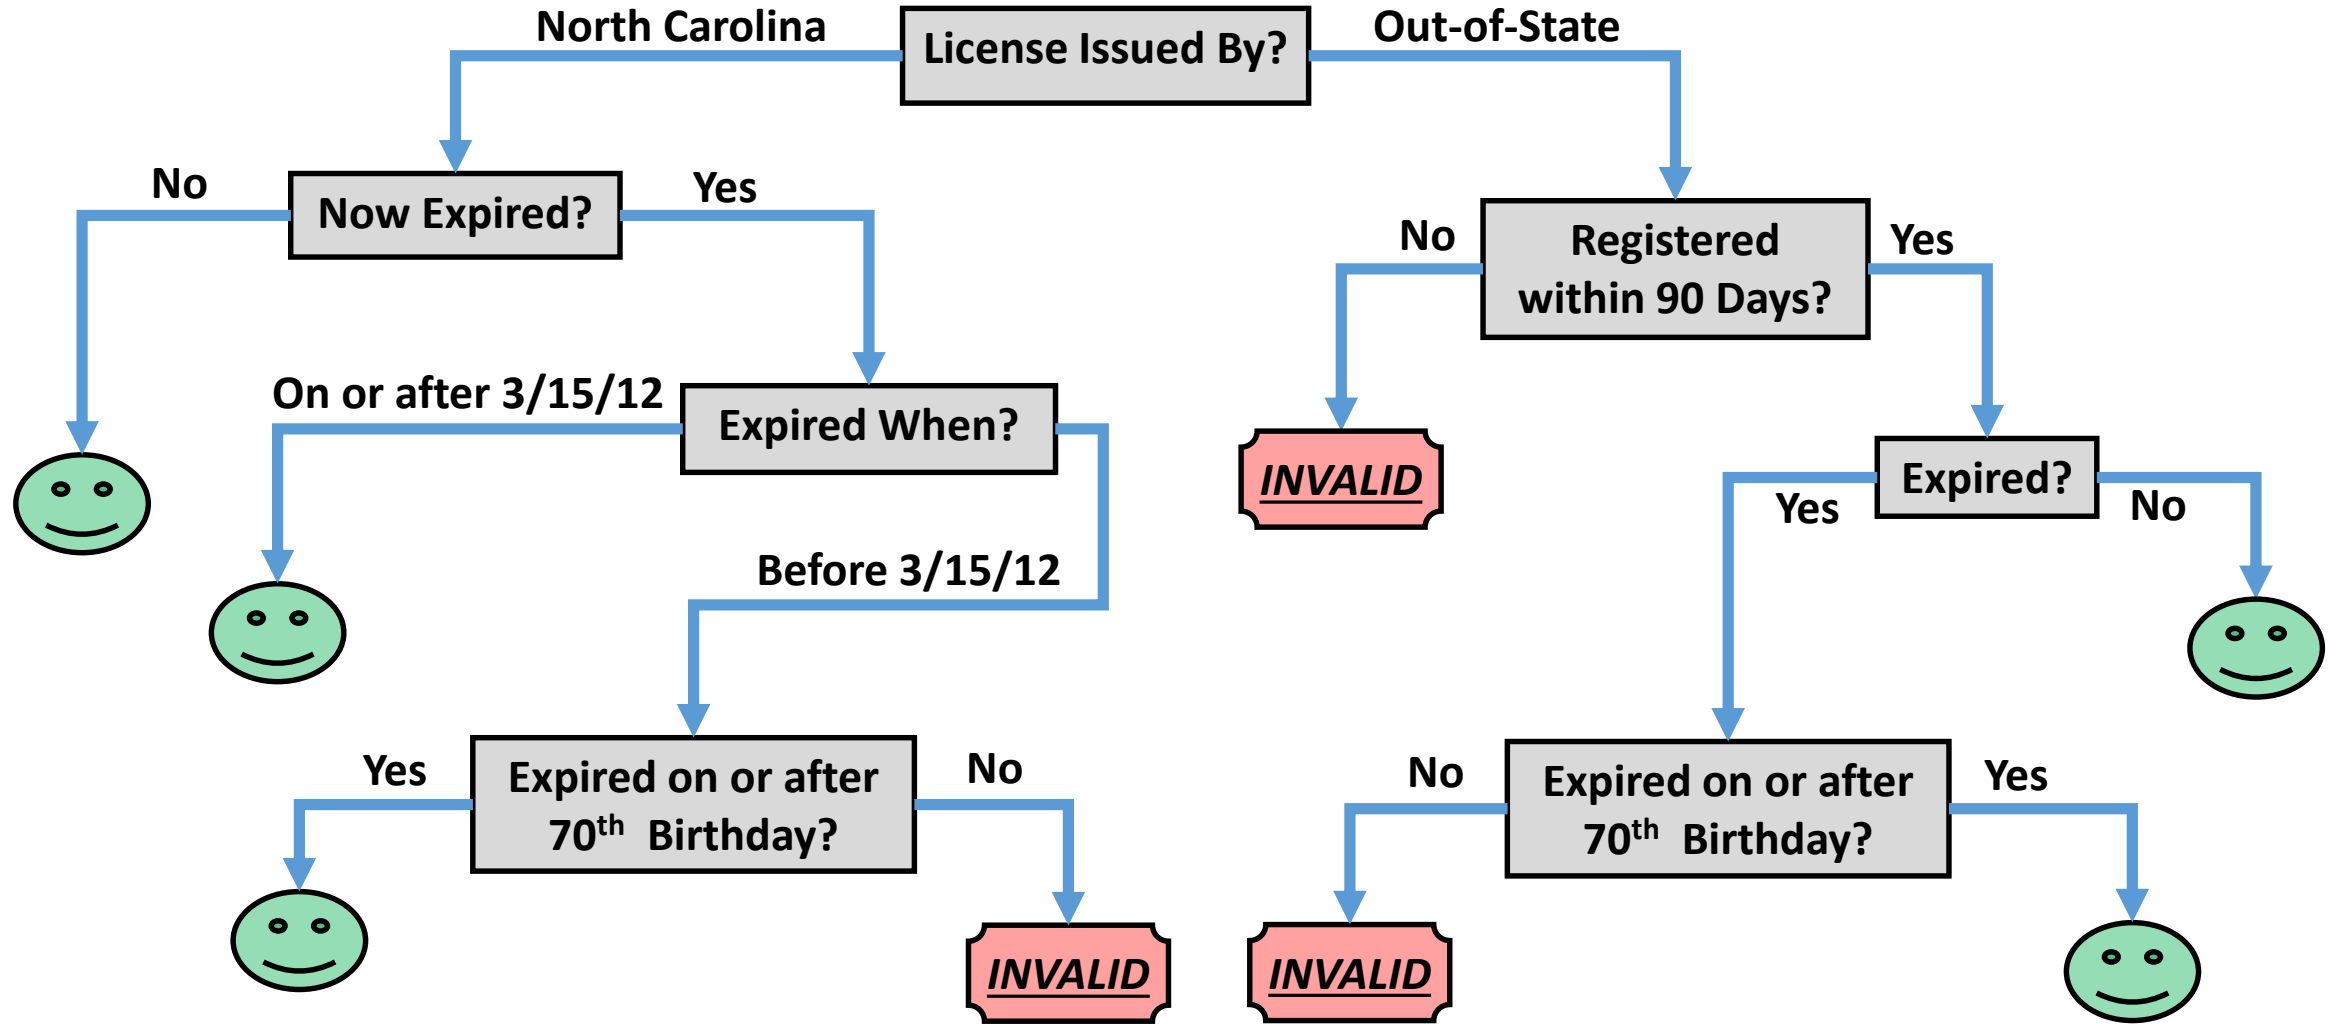

Expiration Date Checking for DMV License/ID

Test for "Expired on or after 70th Birthday":

Date of Birth + 70 years = date of 70th birthday

If expiration date ≥ date of 70th birthday → valid photo ID

If expiration date < date of 70th birthday → invalid photo ID