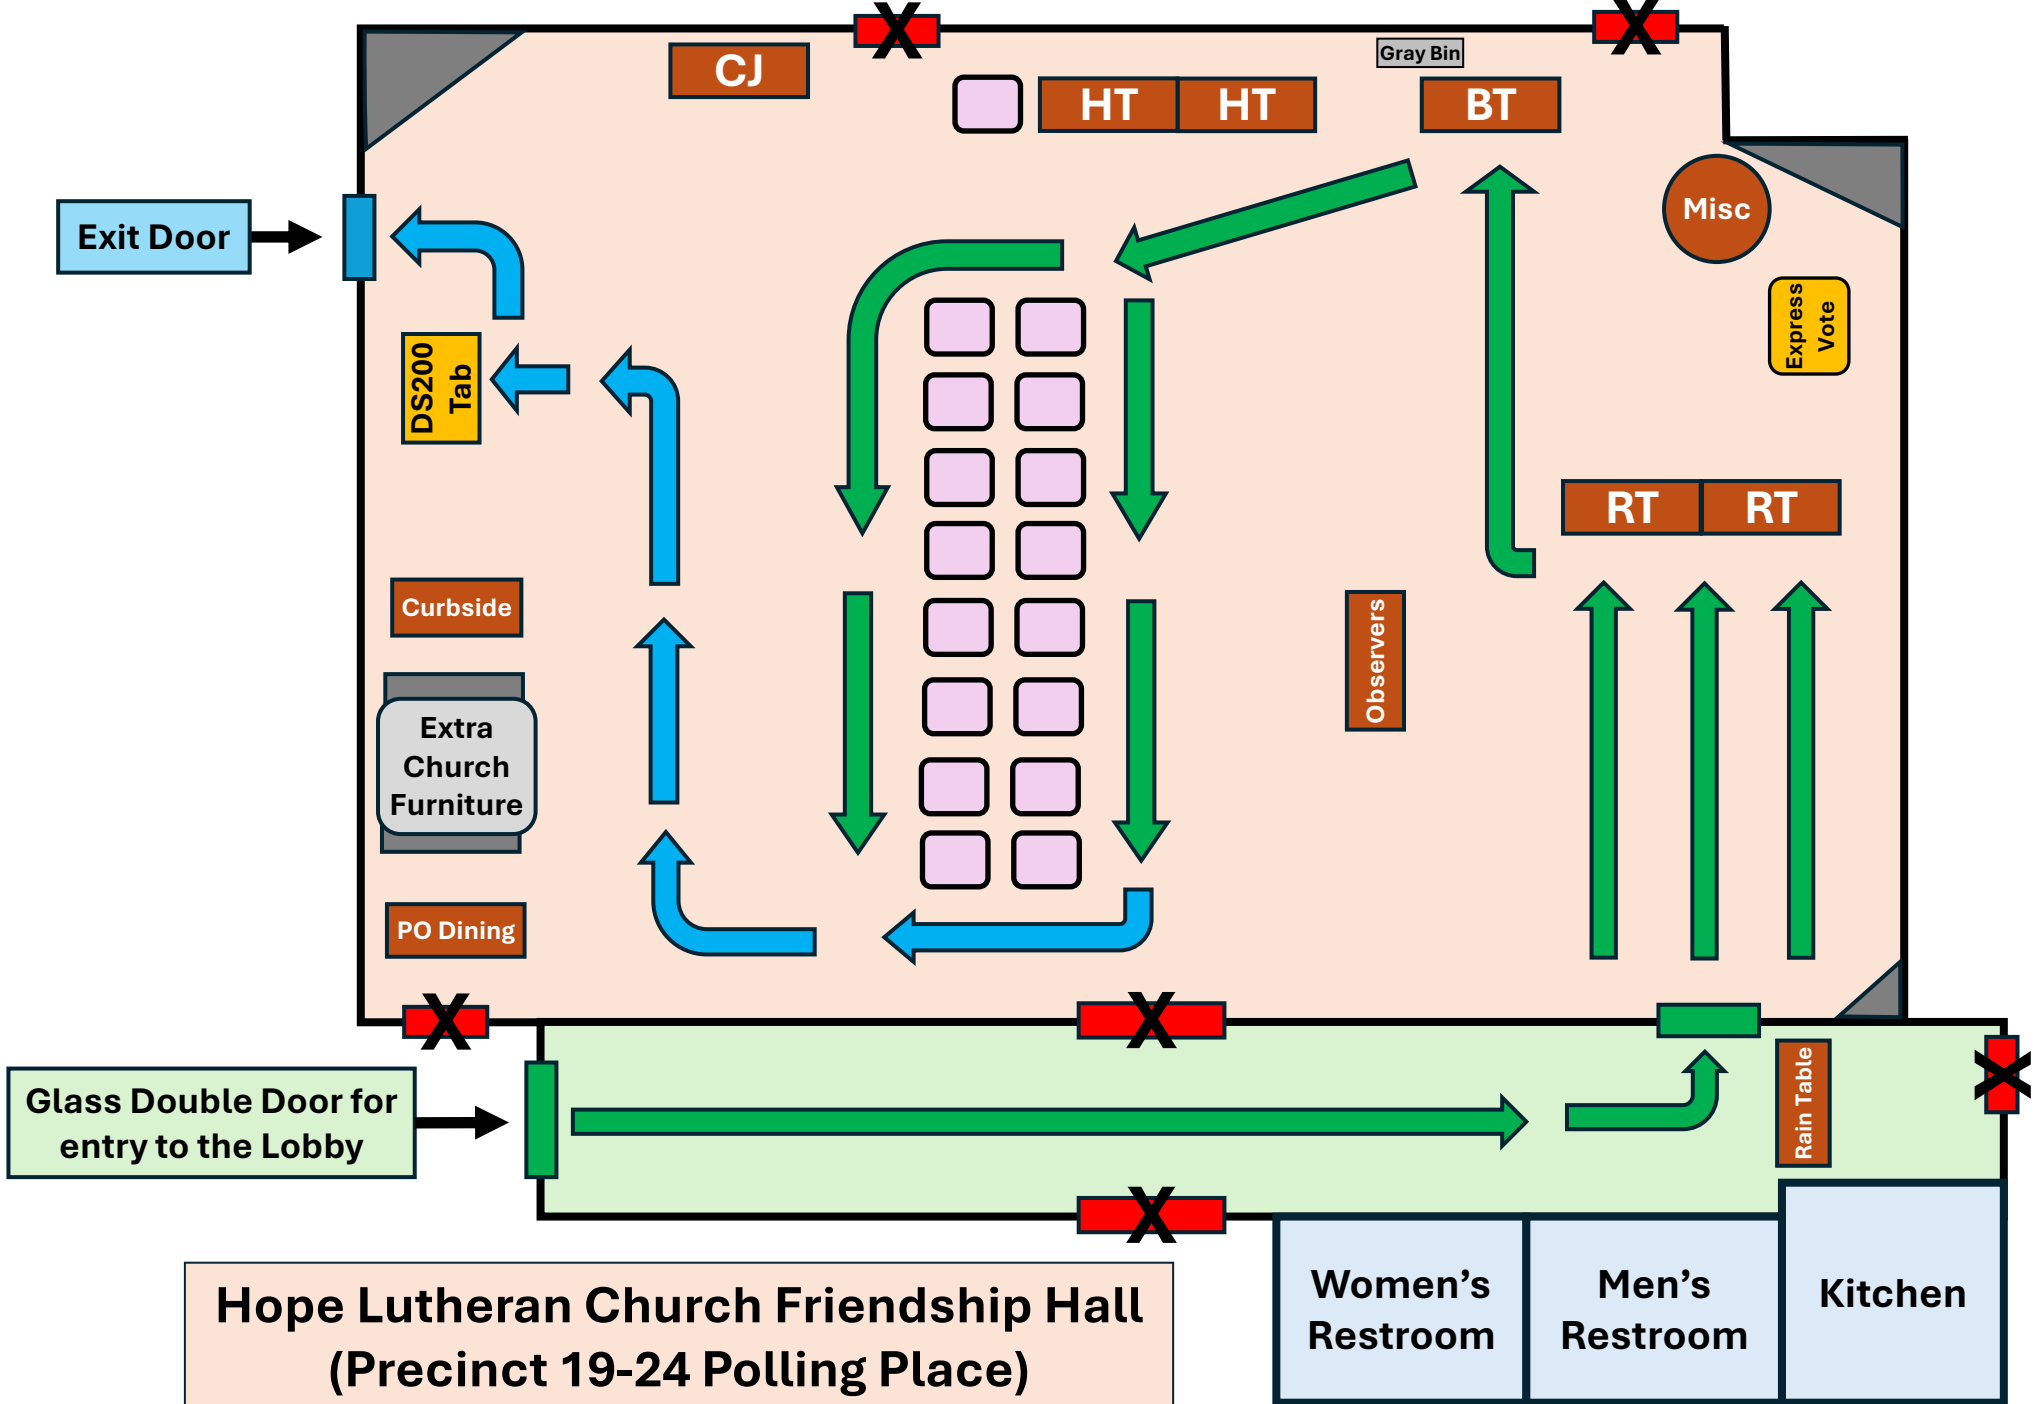

Curbside Parking (Traffic Circle)

Hope Lutheran Church Friendship Hall
(Precinct 19-24 Polling Place)