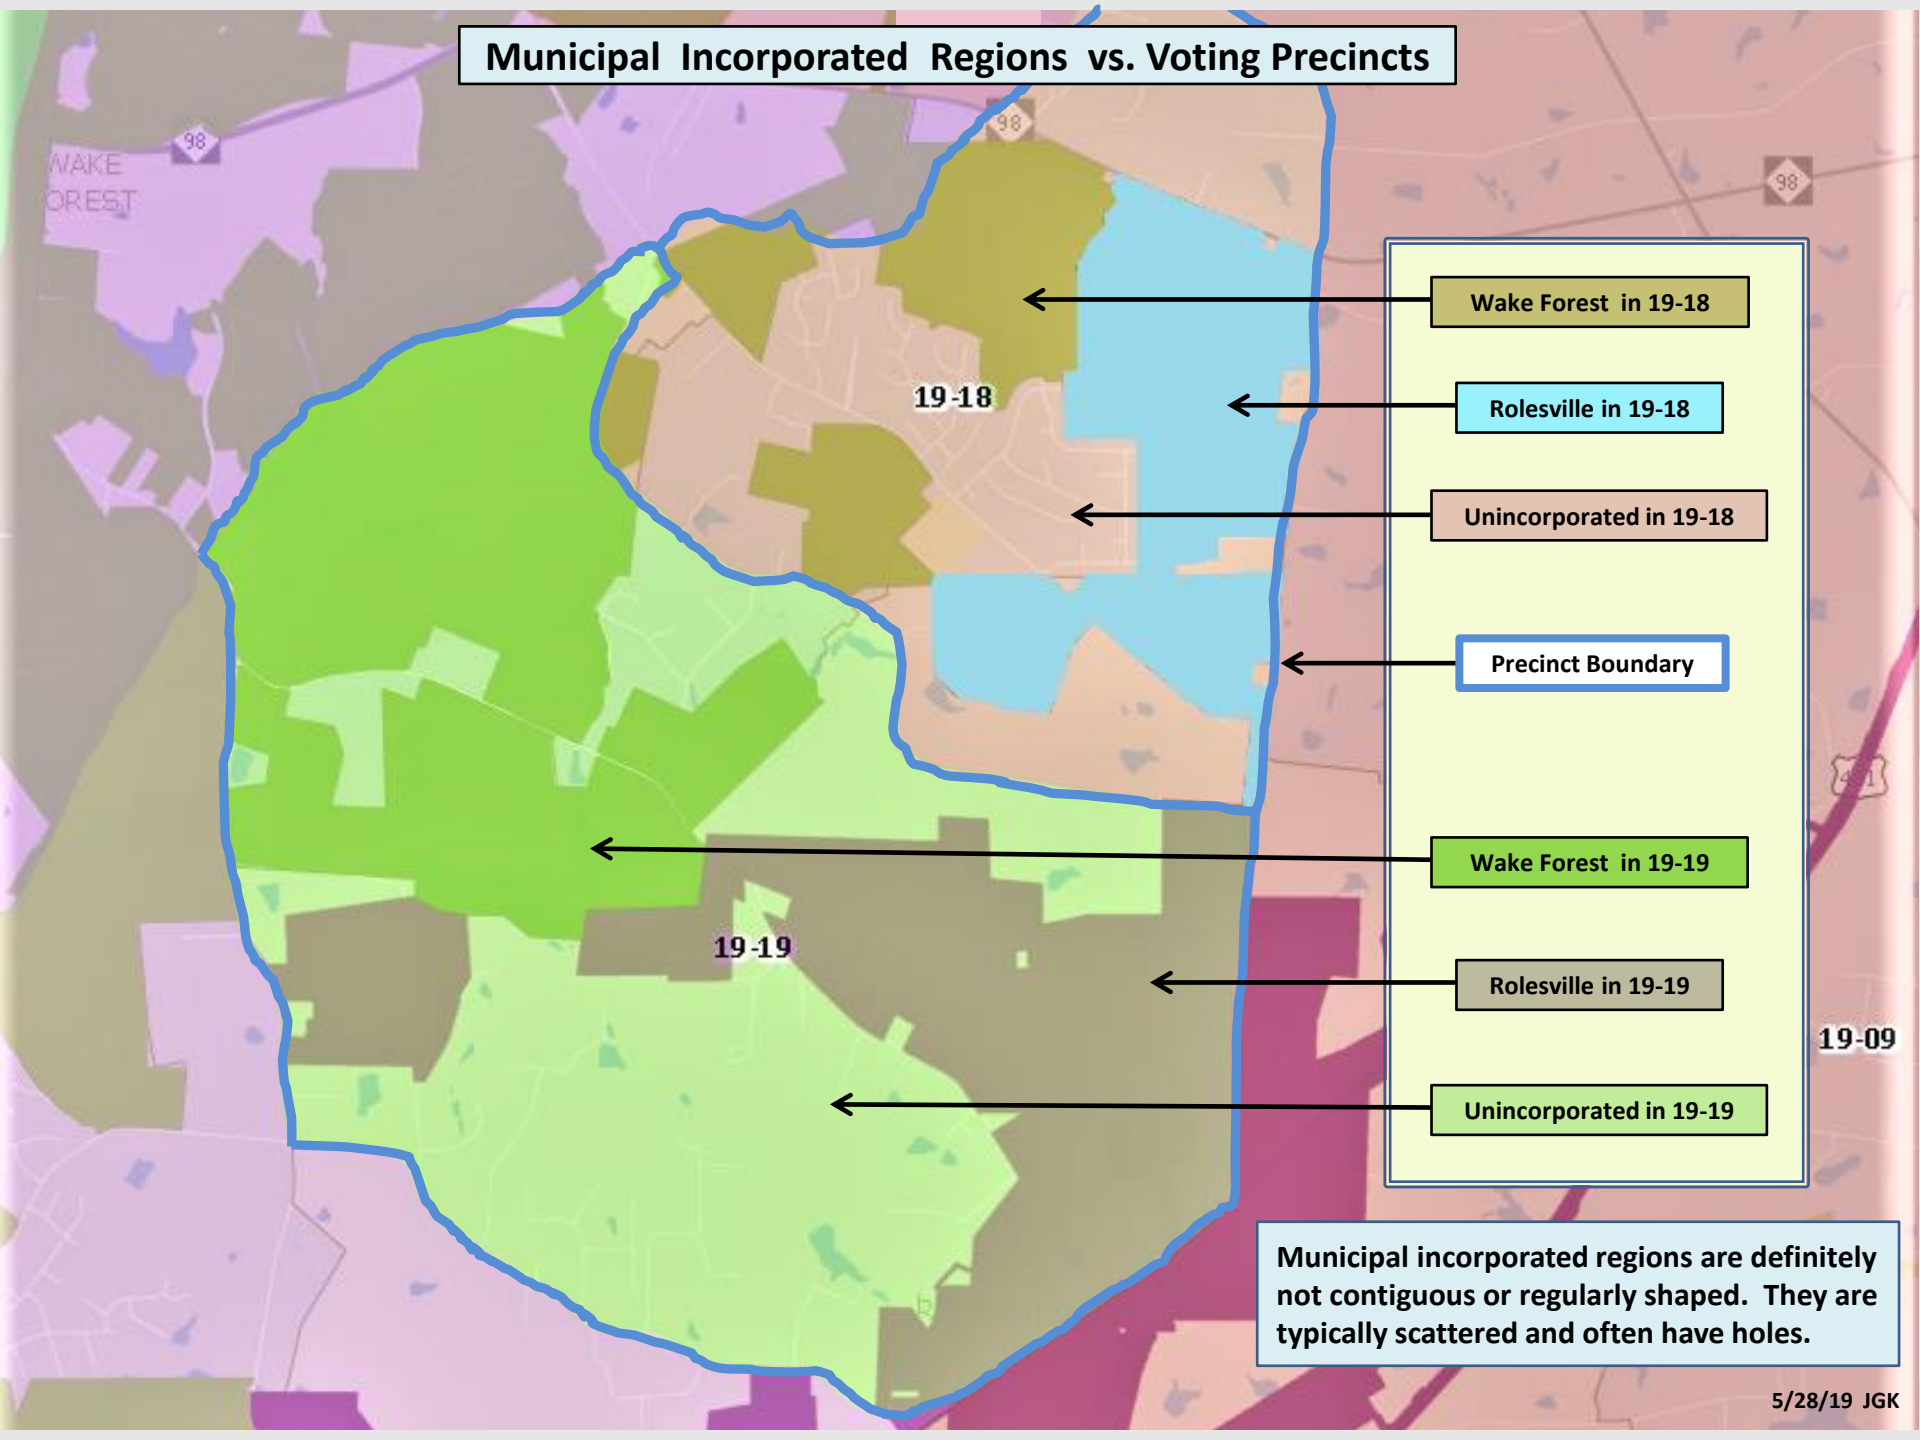

# Municipal Incorporated Regions vs. Voting Precincts

Wake Forest in 19-18

Rolesville in 19-18

Unincorporated in 19-18

Precinct Boundary

Wake Forest in 19-19

Rolesville in 19-19

Unincorporated in 19-19

Municipal incorporated regions are definitely not contiguous or regularly shaped. They are typically scattered and often have holes.