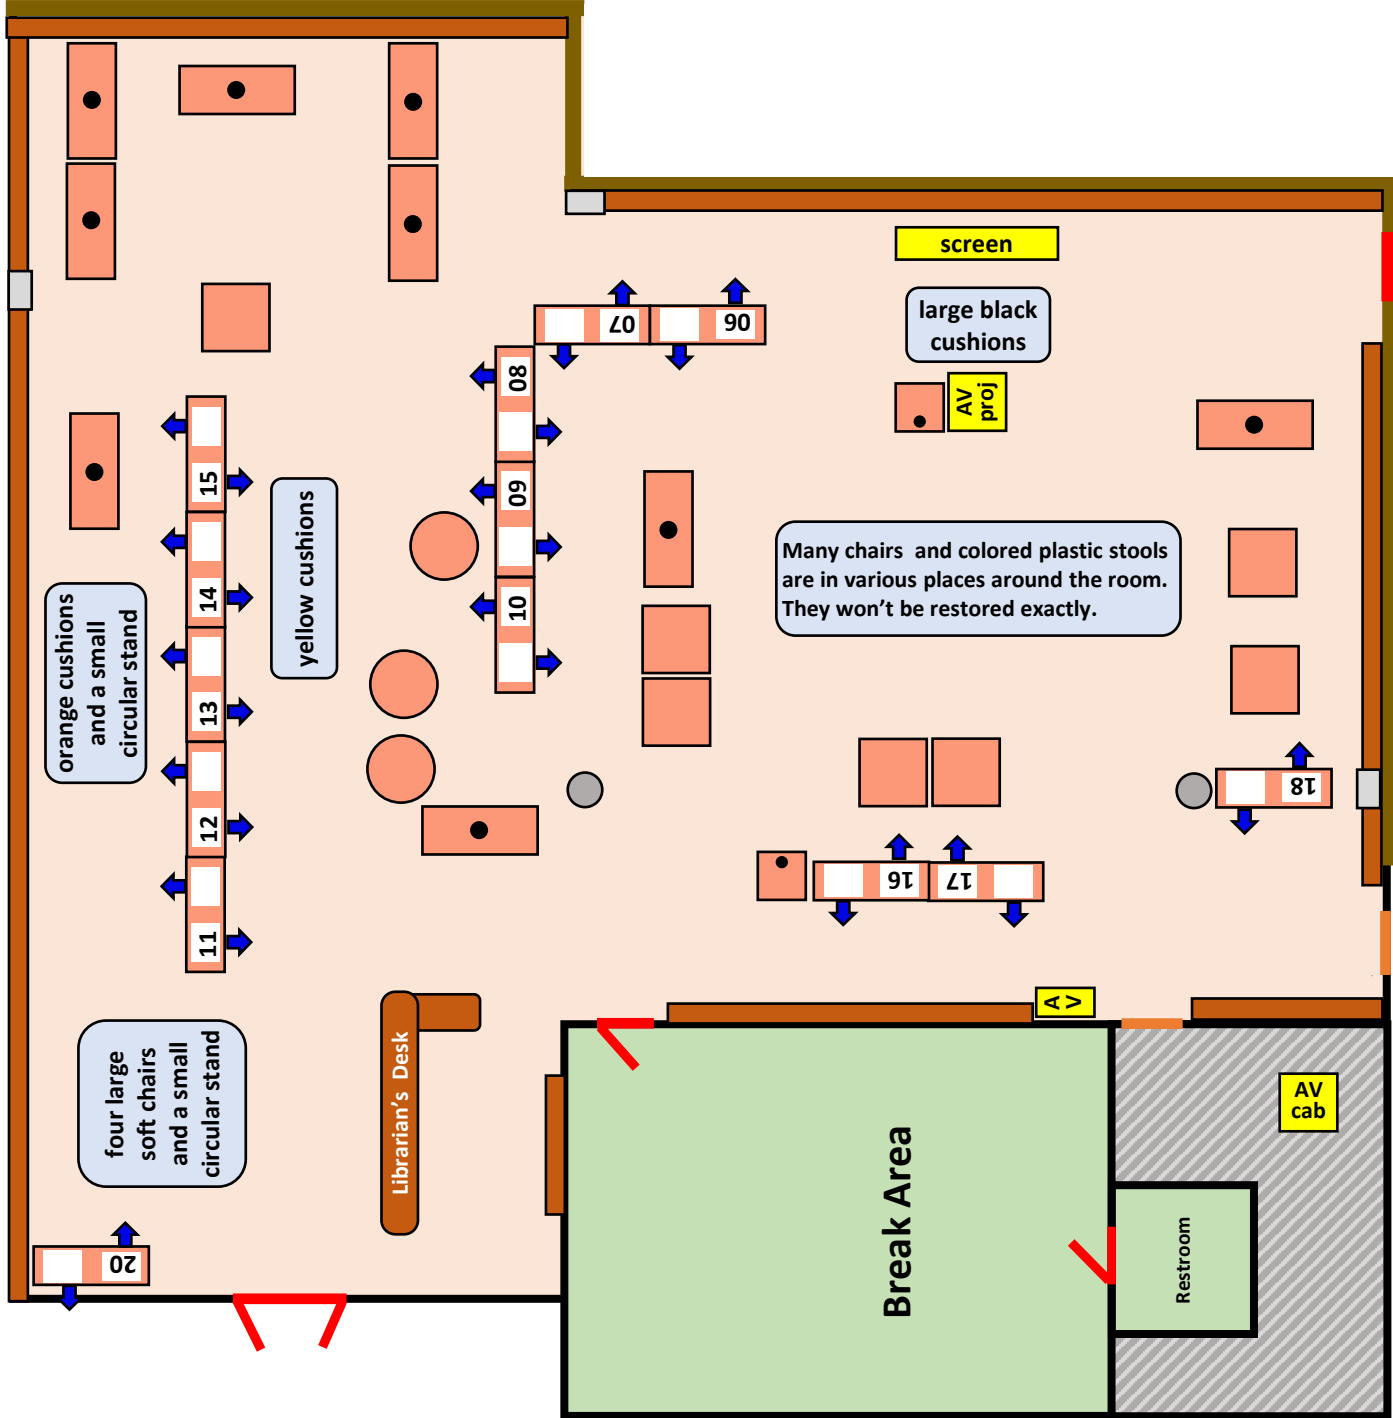

SCES Media Center Furniture Arrangement

orange cushions and a small circular stand

four large soft chairs and a small circular stand

yellow cushions

Librarian's Desk

Many chairs and colored plastic stools are in various places around the room. They won't be restored exactly.

screen

large black cushions

AV proj

AV cab

Table: 30" x 30" (with hole)

Round Table: 41"

Bookcase: 73" x 24" (oriented)

Miscellaneous Items

Square Table: 42" x 42"

Table: 73" x 30" (with hole)

Audio Visual Equipment