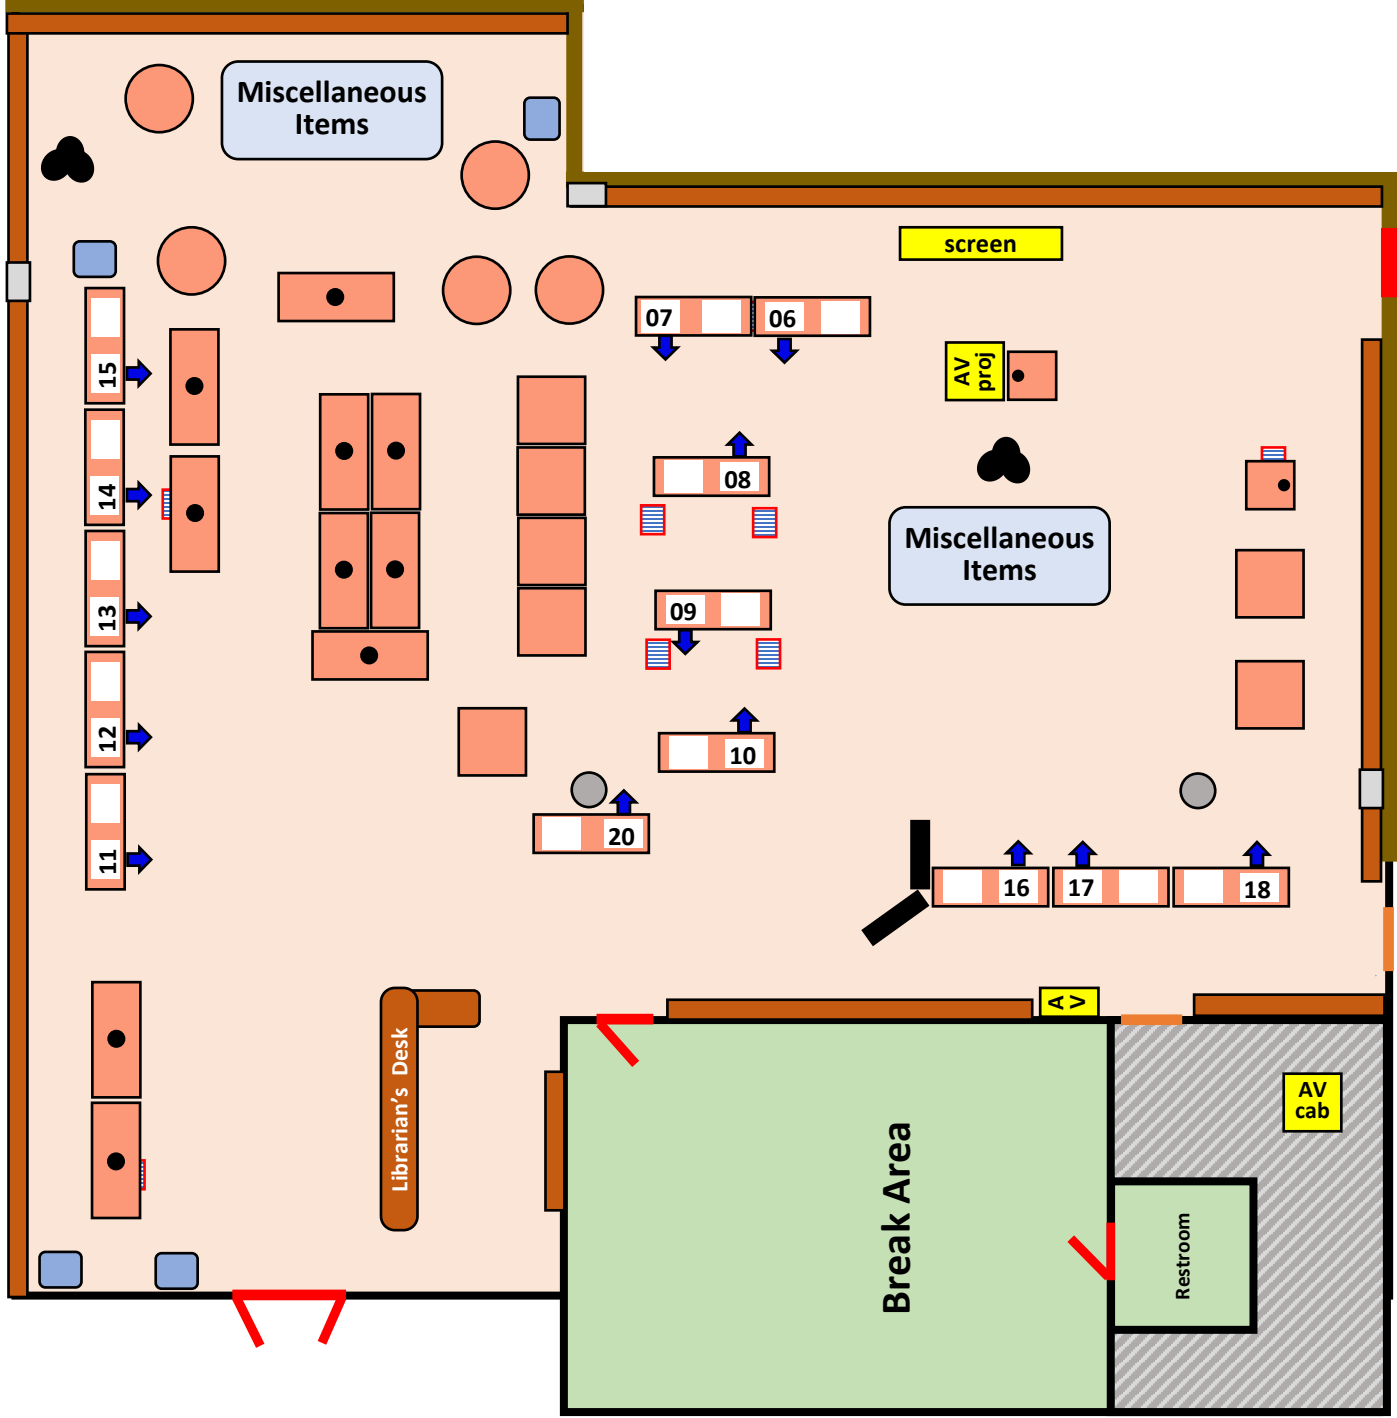

SCES Media Center Furniture Arrangement

Table: 30" x 30" (with hole)

Round Table: 41"

Bookcase: 73" x 24" (oriented)

Table: 73" x 30" (with hole)

Square Table: 42" x 42"

Large blue chair

Audio Visual Equipment

Black metal bookcase cart: 48" x 18" (approx)

Floor plate over outlets

Large black cushion