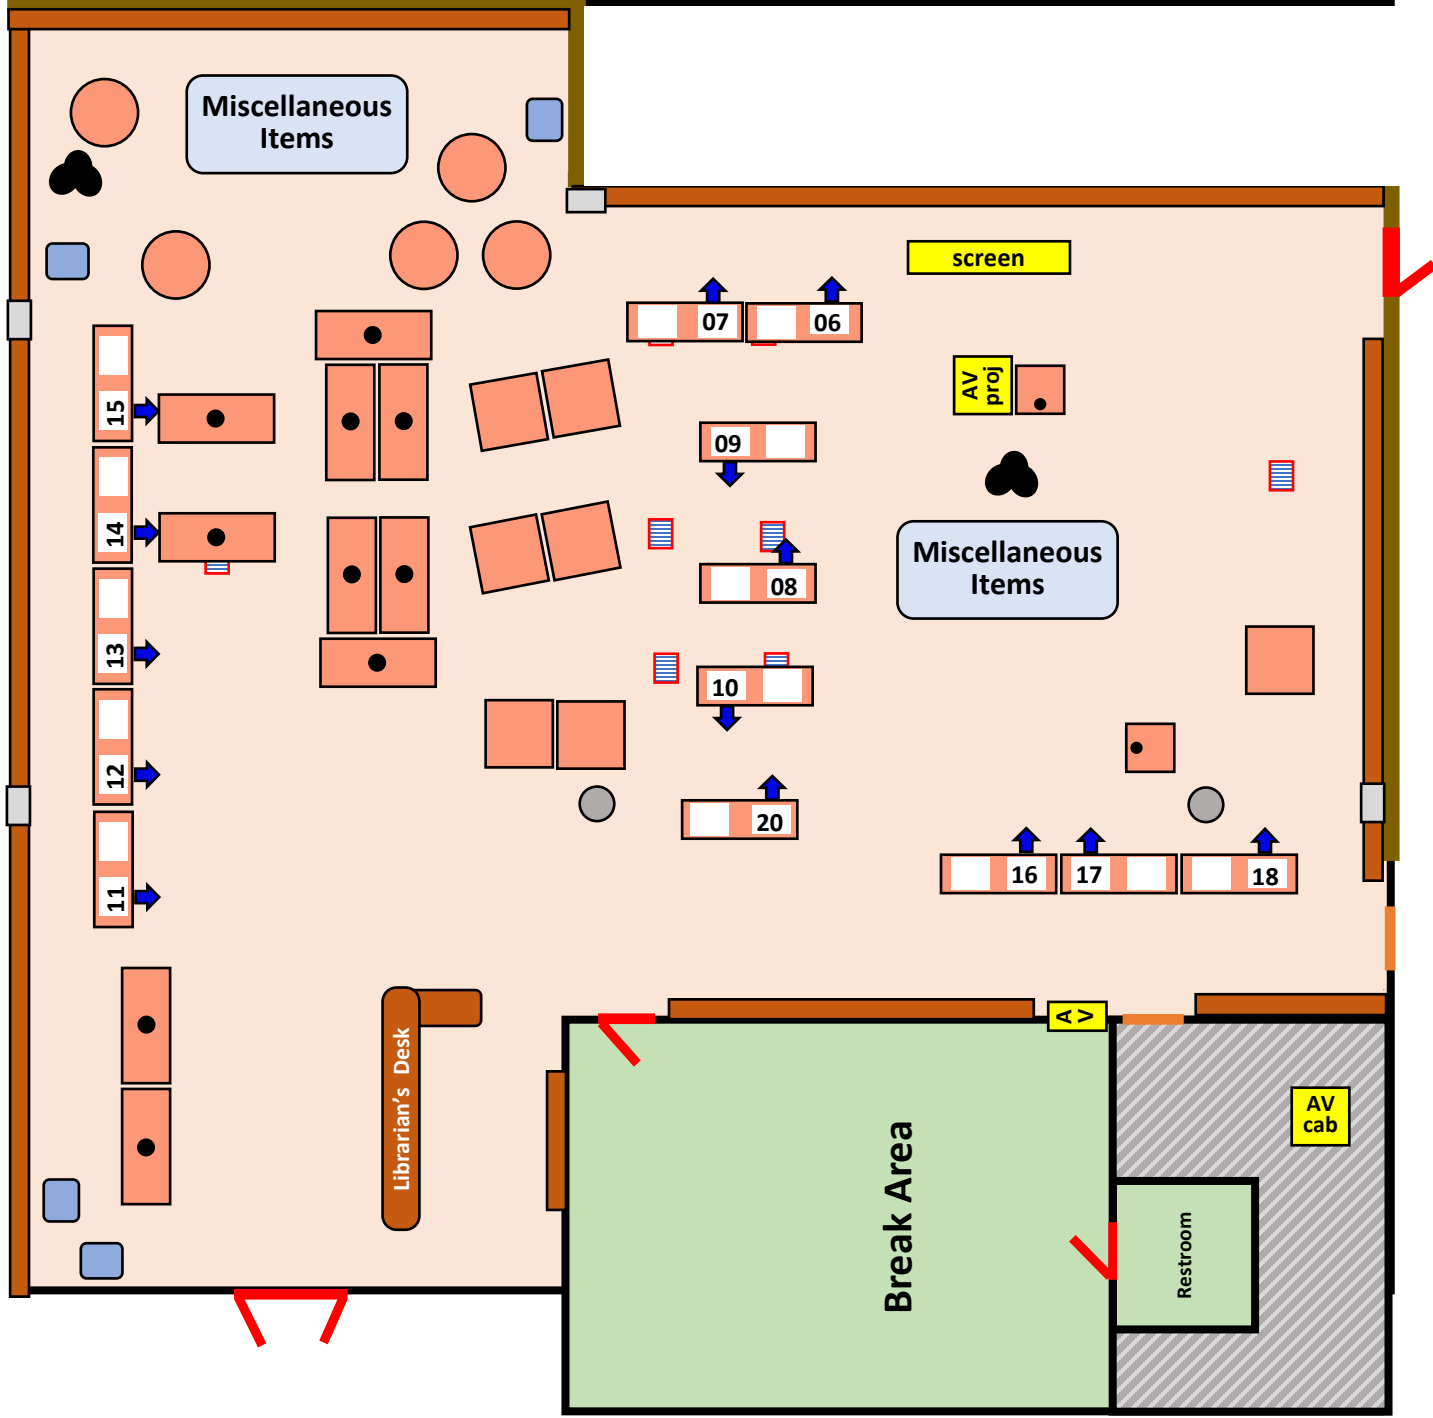

SCES Media Center Furniture Arrangement

Bookcase: 73" x 24" (oriented)

Round Table: 41"

Table: 30" x 30" (with hole)

Table: 73" x 30" (with hole)

Square Table: 42" x 42"

Large blue chair

Audio Visual Equipment

Black metal bookcase cart:
48" x 18" (approx)

Floor plate over outlets

Large black cushion