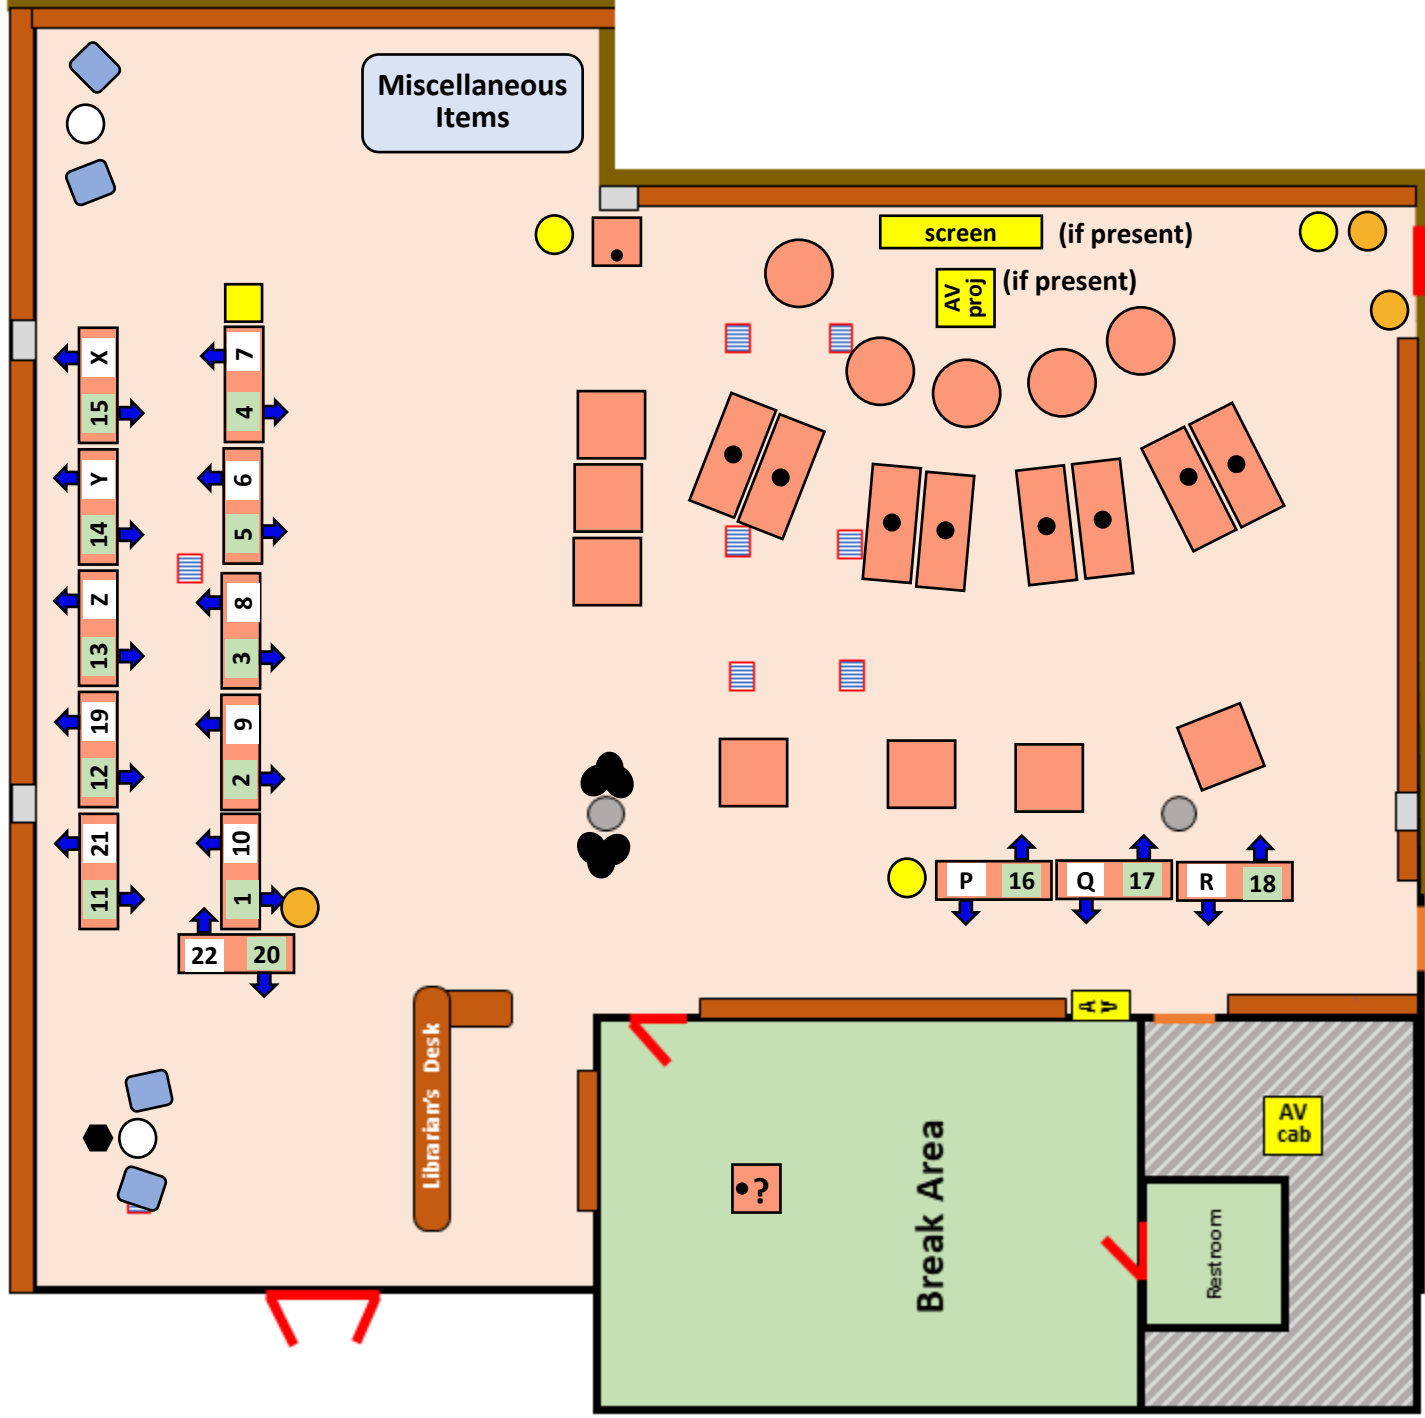

SCES Media Center Furniture Arrangement

Bookcase: 73" x 24" (oriented)

Table: 30" x 30" (with hole)

Table: 42" x 42"

Floor plate over outlets

Audio Visual Equipment

Black metal bookcase cart: 48" x 18" (approx)

Large black cushion

10/27/23 JGK