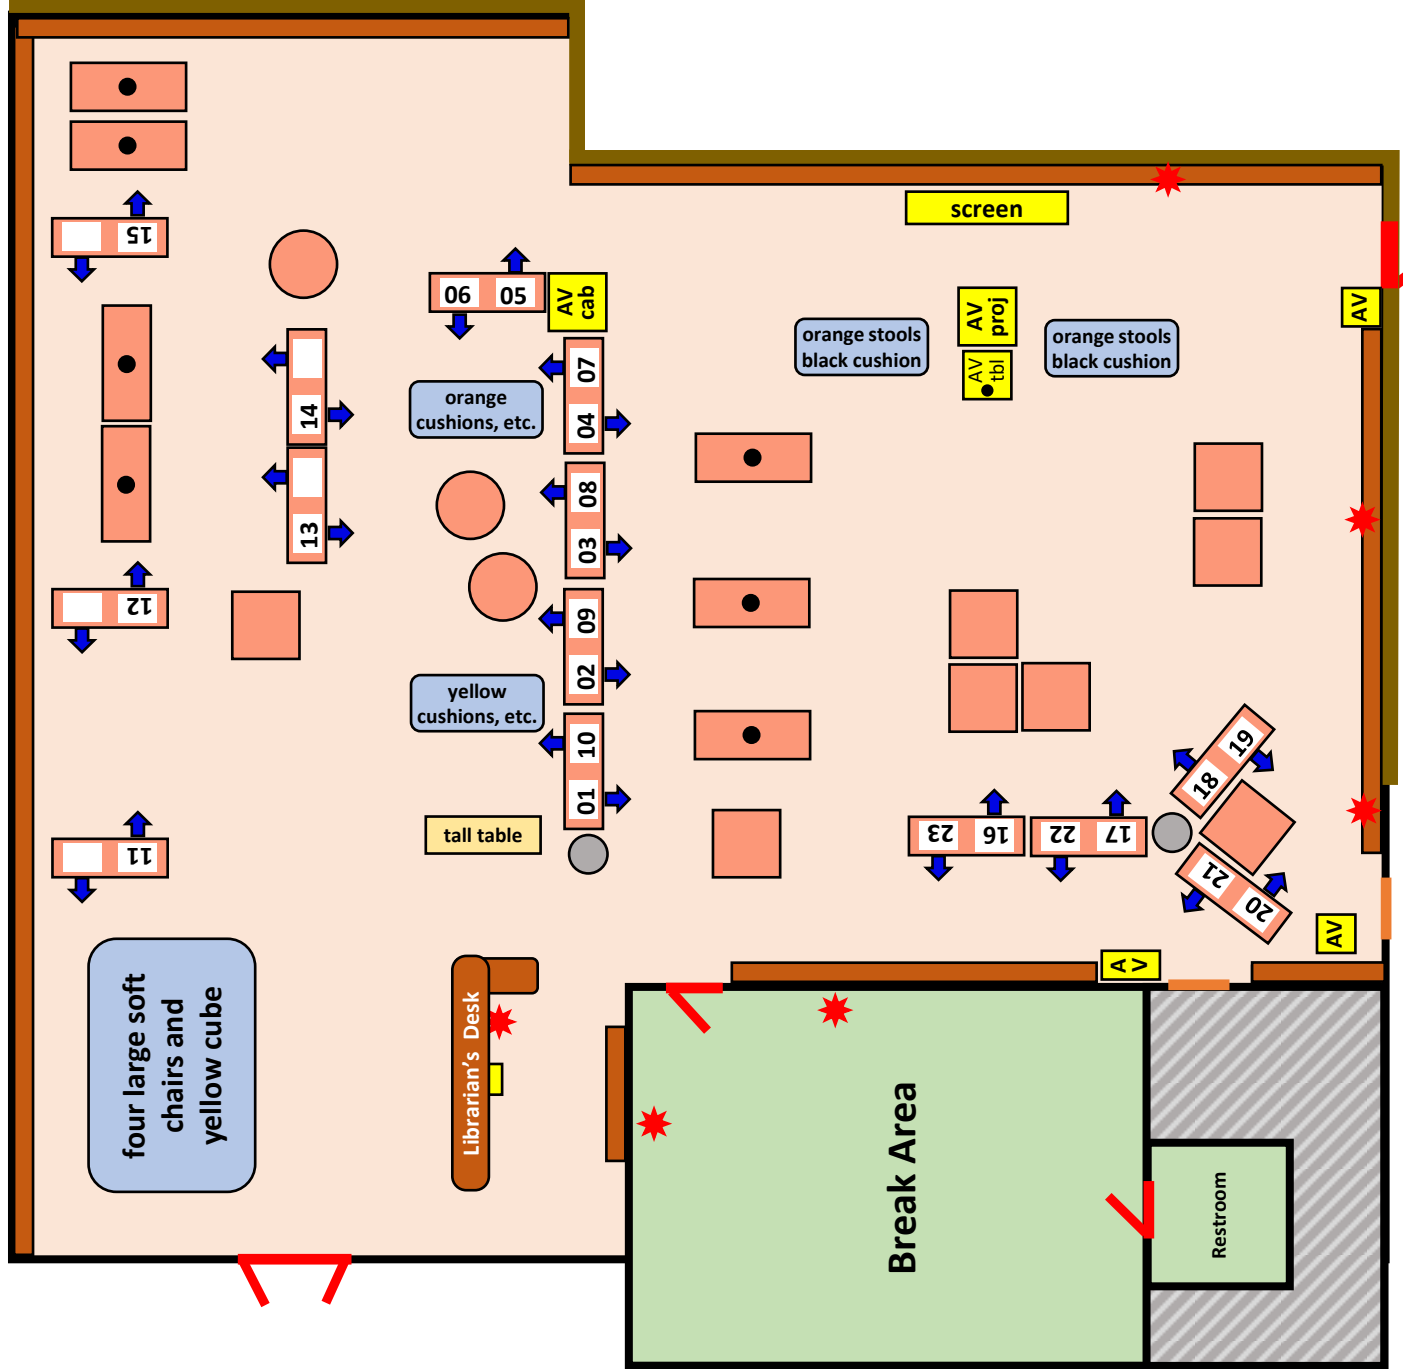

SCES Media Center Furniture Arrangement

04 07 Bookcase: 73" x 24" (oriented)

04 07 Round Table: 41"

04 07 Miscellaneous Items

04 07 Table: 72" x 30" (with hole)

04 07 Square Table: 42" x 42"

04 07 Audio Visual Equipment