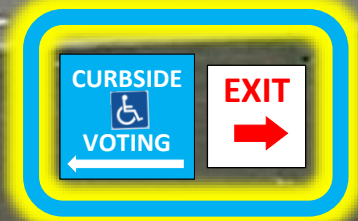

Directions to Media Center

Key

- To WCBOE Table
- To Jeff's Table
- Don't pick up
- Mainly WCBOE gray bin items and two untagged A-frames, which are around the curbside and accessible areas.

Media Center

Accessible
Curbside

SCES cones

Untagged A-frames, vinyl signs, "NO CAMPAIGNING" signs, and the doorbell stand go to the WCBOE move area. Most go in the gray bin.

Tagged A-frames and Jeff's printed signs go to Jeff's Table.

WCBOE cones and (if used) LED tripod system

Sign hung on Jeff's bar

Jeff will pick up this sign and all the signs on Granite Falls Blvd. Wednesday morning