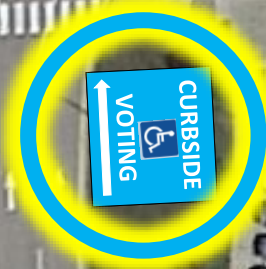

Directions to Media Center

Key

- To WCBOE Table
- To Jeff's Table
- Don't pick up
- Mainly WCBOE gray bin items and two untagged A-frames, which are around the curbside and accessible areas.

Media Center

Accessible
Curbside

SCES cones

Untagged A-frames, vinyl signs, "NO CAMPAIGNING" signs, and the doorbell stand go to the WCBOE move area. Most go in the gray bin.

Tagged A-frames and Jeff's printed signs go to Jeff's Table.

WCBOE cones and (if used) LED tripod system

Sign hung on Jeff's bar

Jeff will pick up this sign and all the signs on Granite Falls Blvd. Wednesday morning