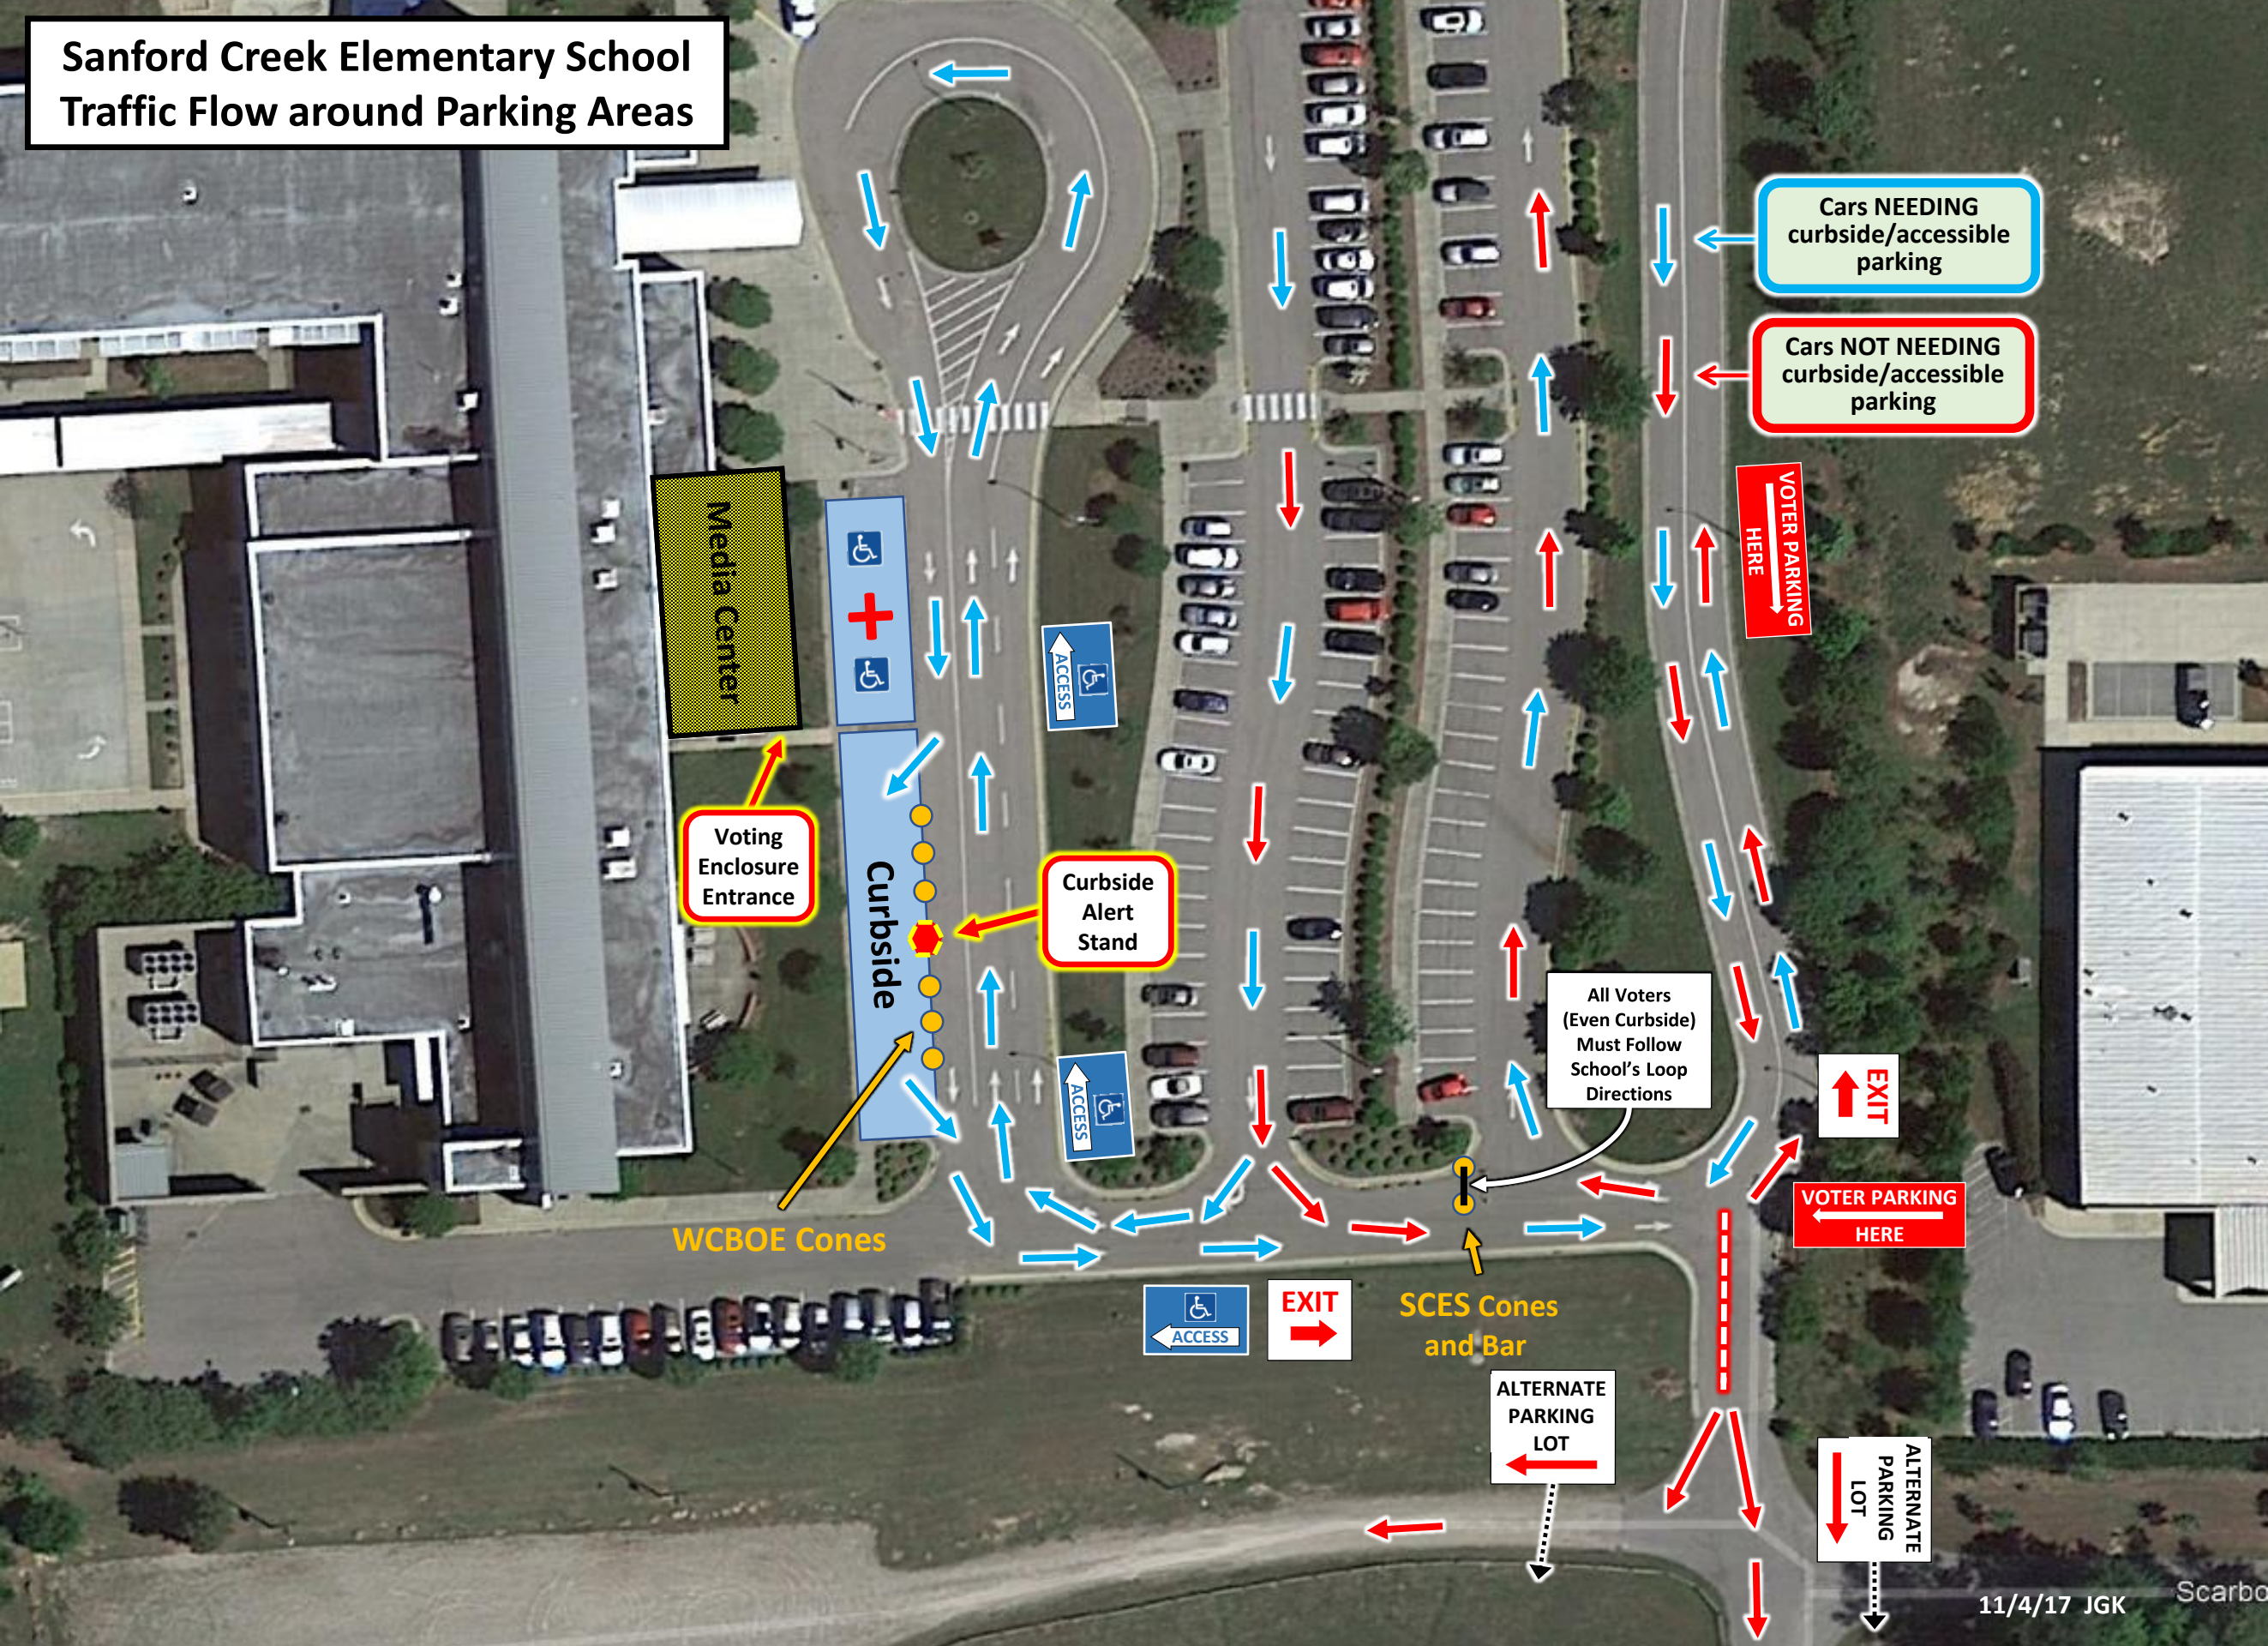

# Sanford Creek Elementary School Traffic Flow around Parking Areas

Cars NEEDING curbside/accessible parking

Cars NOT NEEDING curbside/accessible parking

Media Center

Voting Enclosure Entrance

Curbside

Curbside Alert Stand

WCBOE Cones

All Voters (Even Curbside) Must Follow School's Loop Directions

SCES Cones and Bar

ALTERNATE PARKING LOT

VOTER PARKING HERE

EXIT

VOTER PARKING HERE

ALTERNATE PARKING LOT