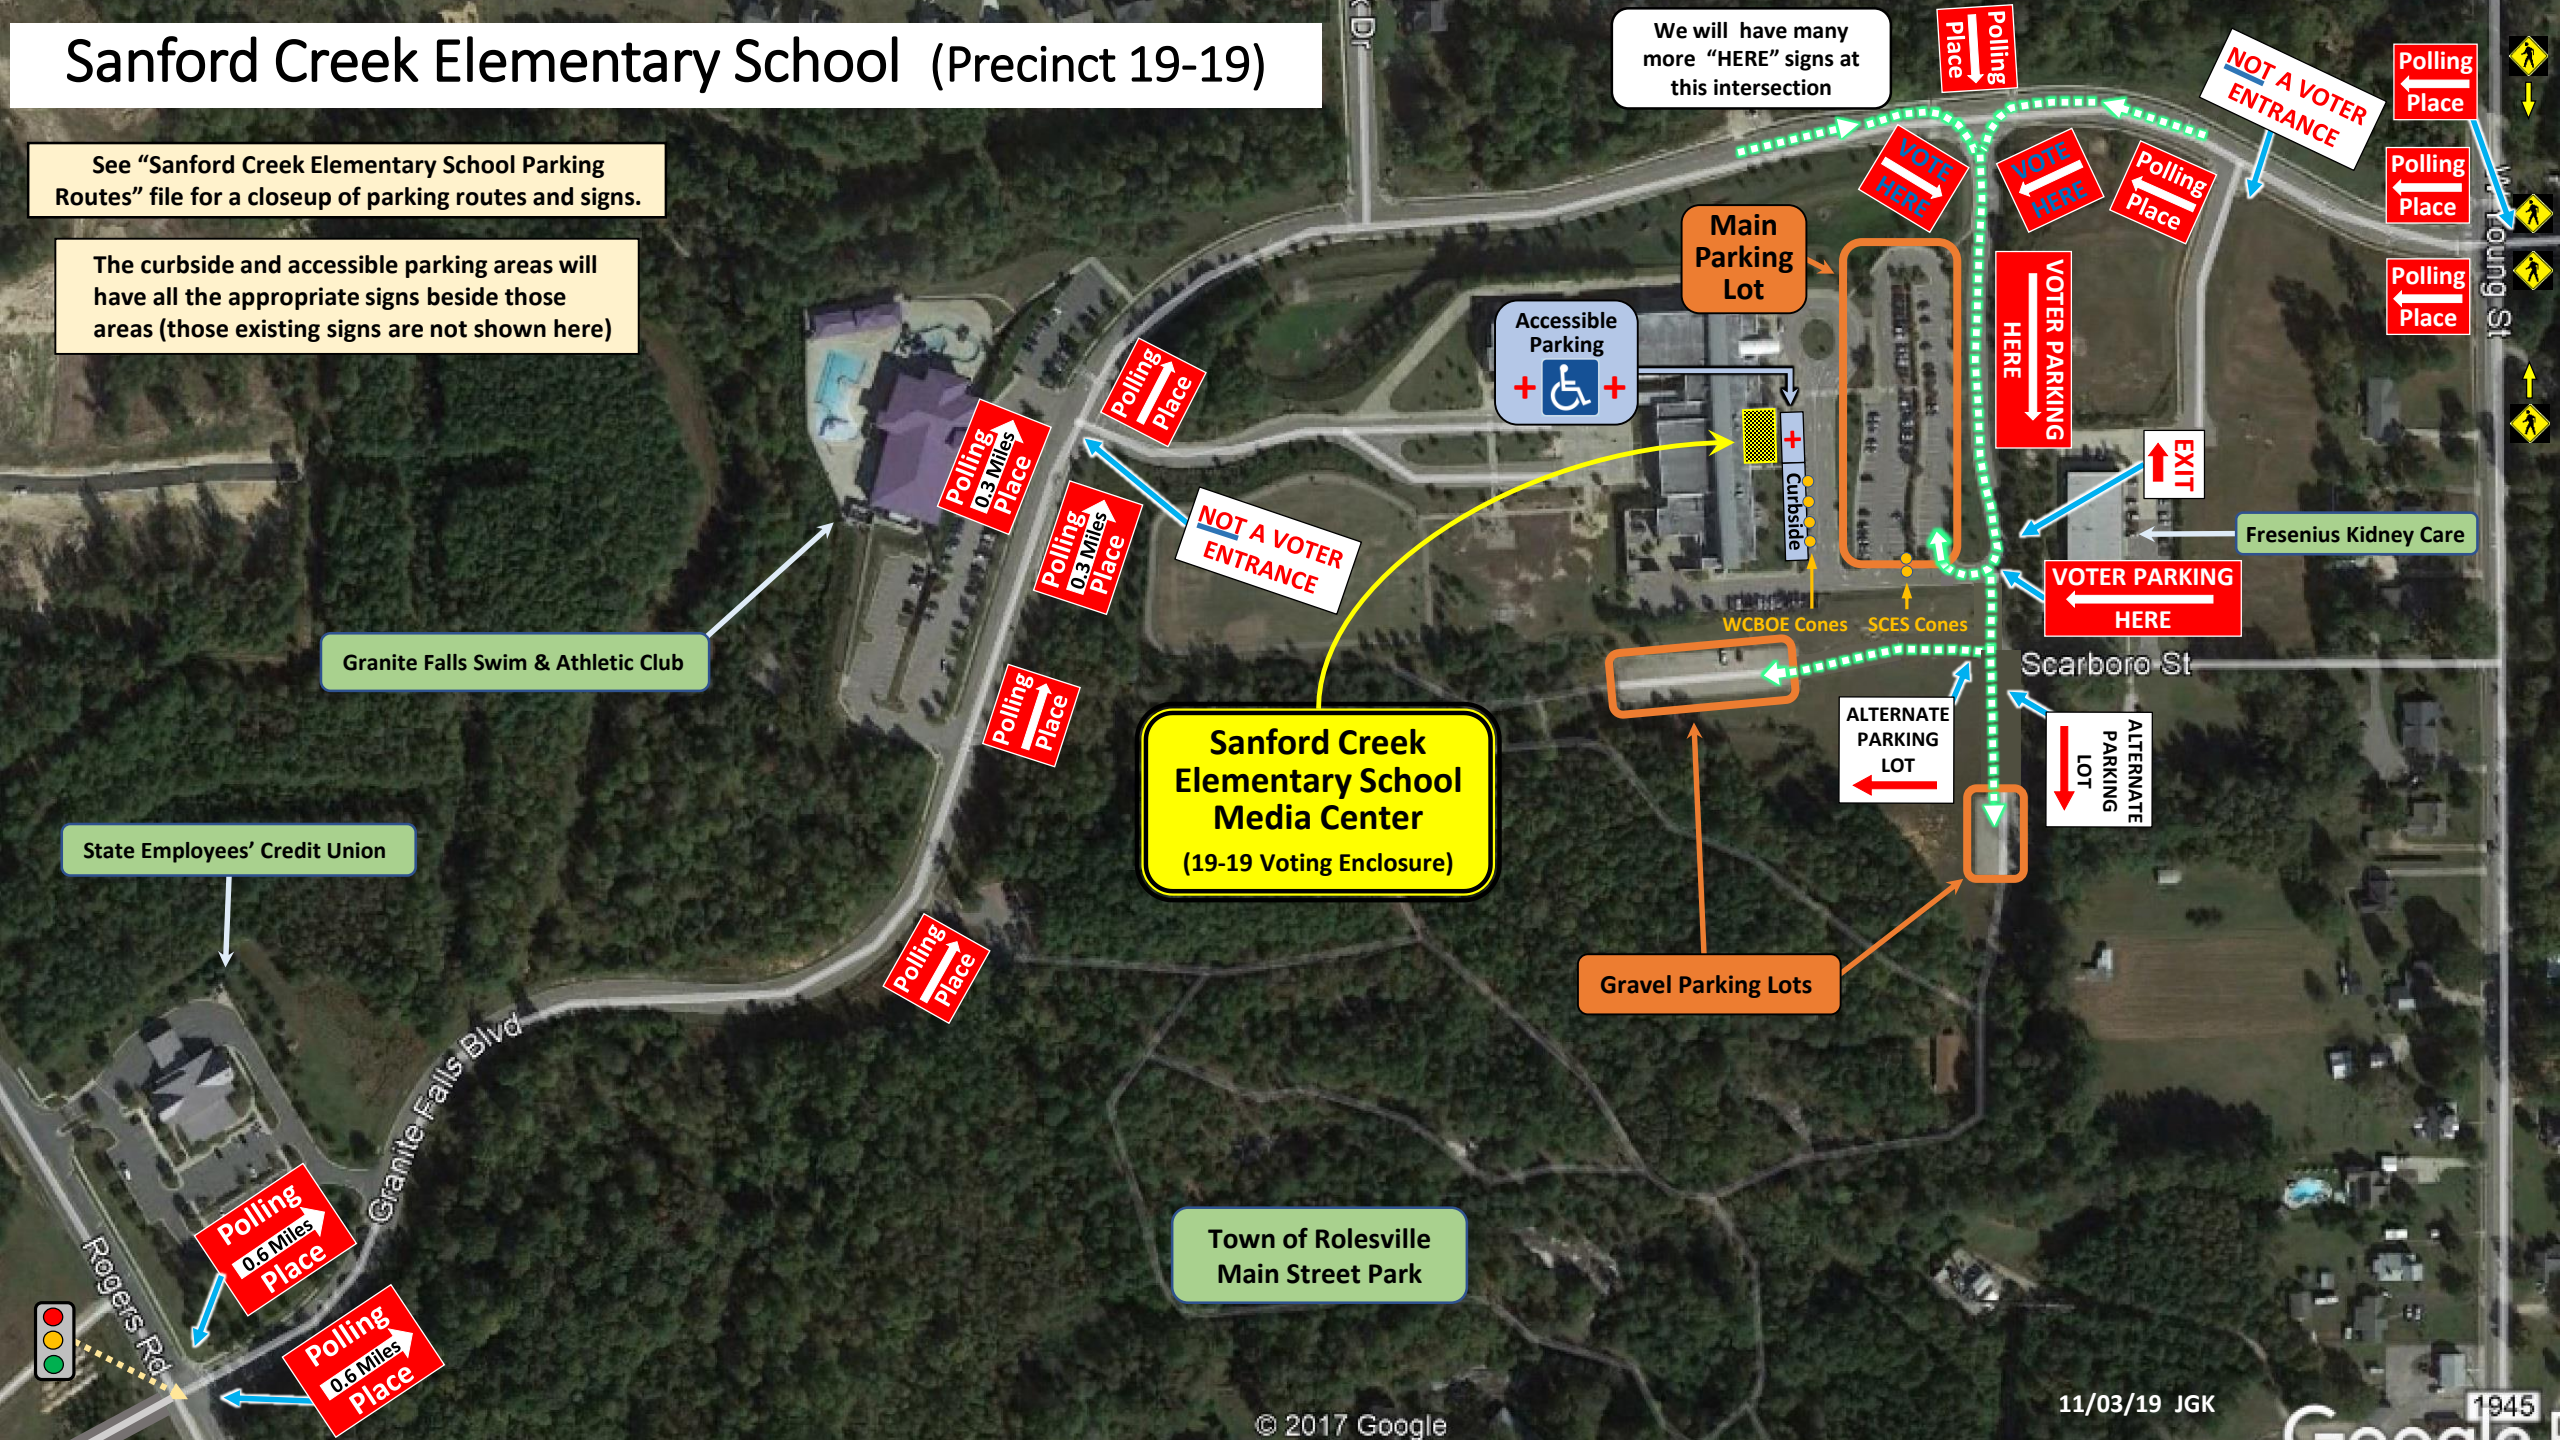

Sanford Creek Elementary School (Precinct 19-19)

See "Sanford Creek Elementary School Parking Routes" file for a closeup of parking routes and signs.

The curbside and accessible parking areas will have all the appropriate signs beside those areas (those existing signs are not shown here)

Granite Falls Swim & Athletic Club

State Employees' Credit Union

Sanford Creek Elementary School Media Center
(19-19 Voting Enclosure)

Town of Rolesville Main Street Park

We will have many more "HERE" signs at this intersection

Main Parking Lot

Accessible Parking

WCBOE Cones - SCES Cones

Gravel Parking Lots

ALTERNATE PARKING LOT

ALTERNATE PARKING LOT

Fresenius Kidney Care