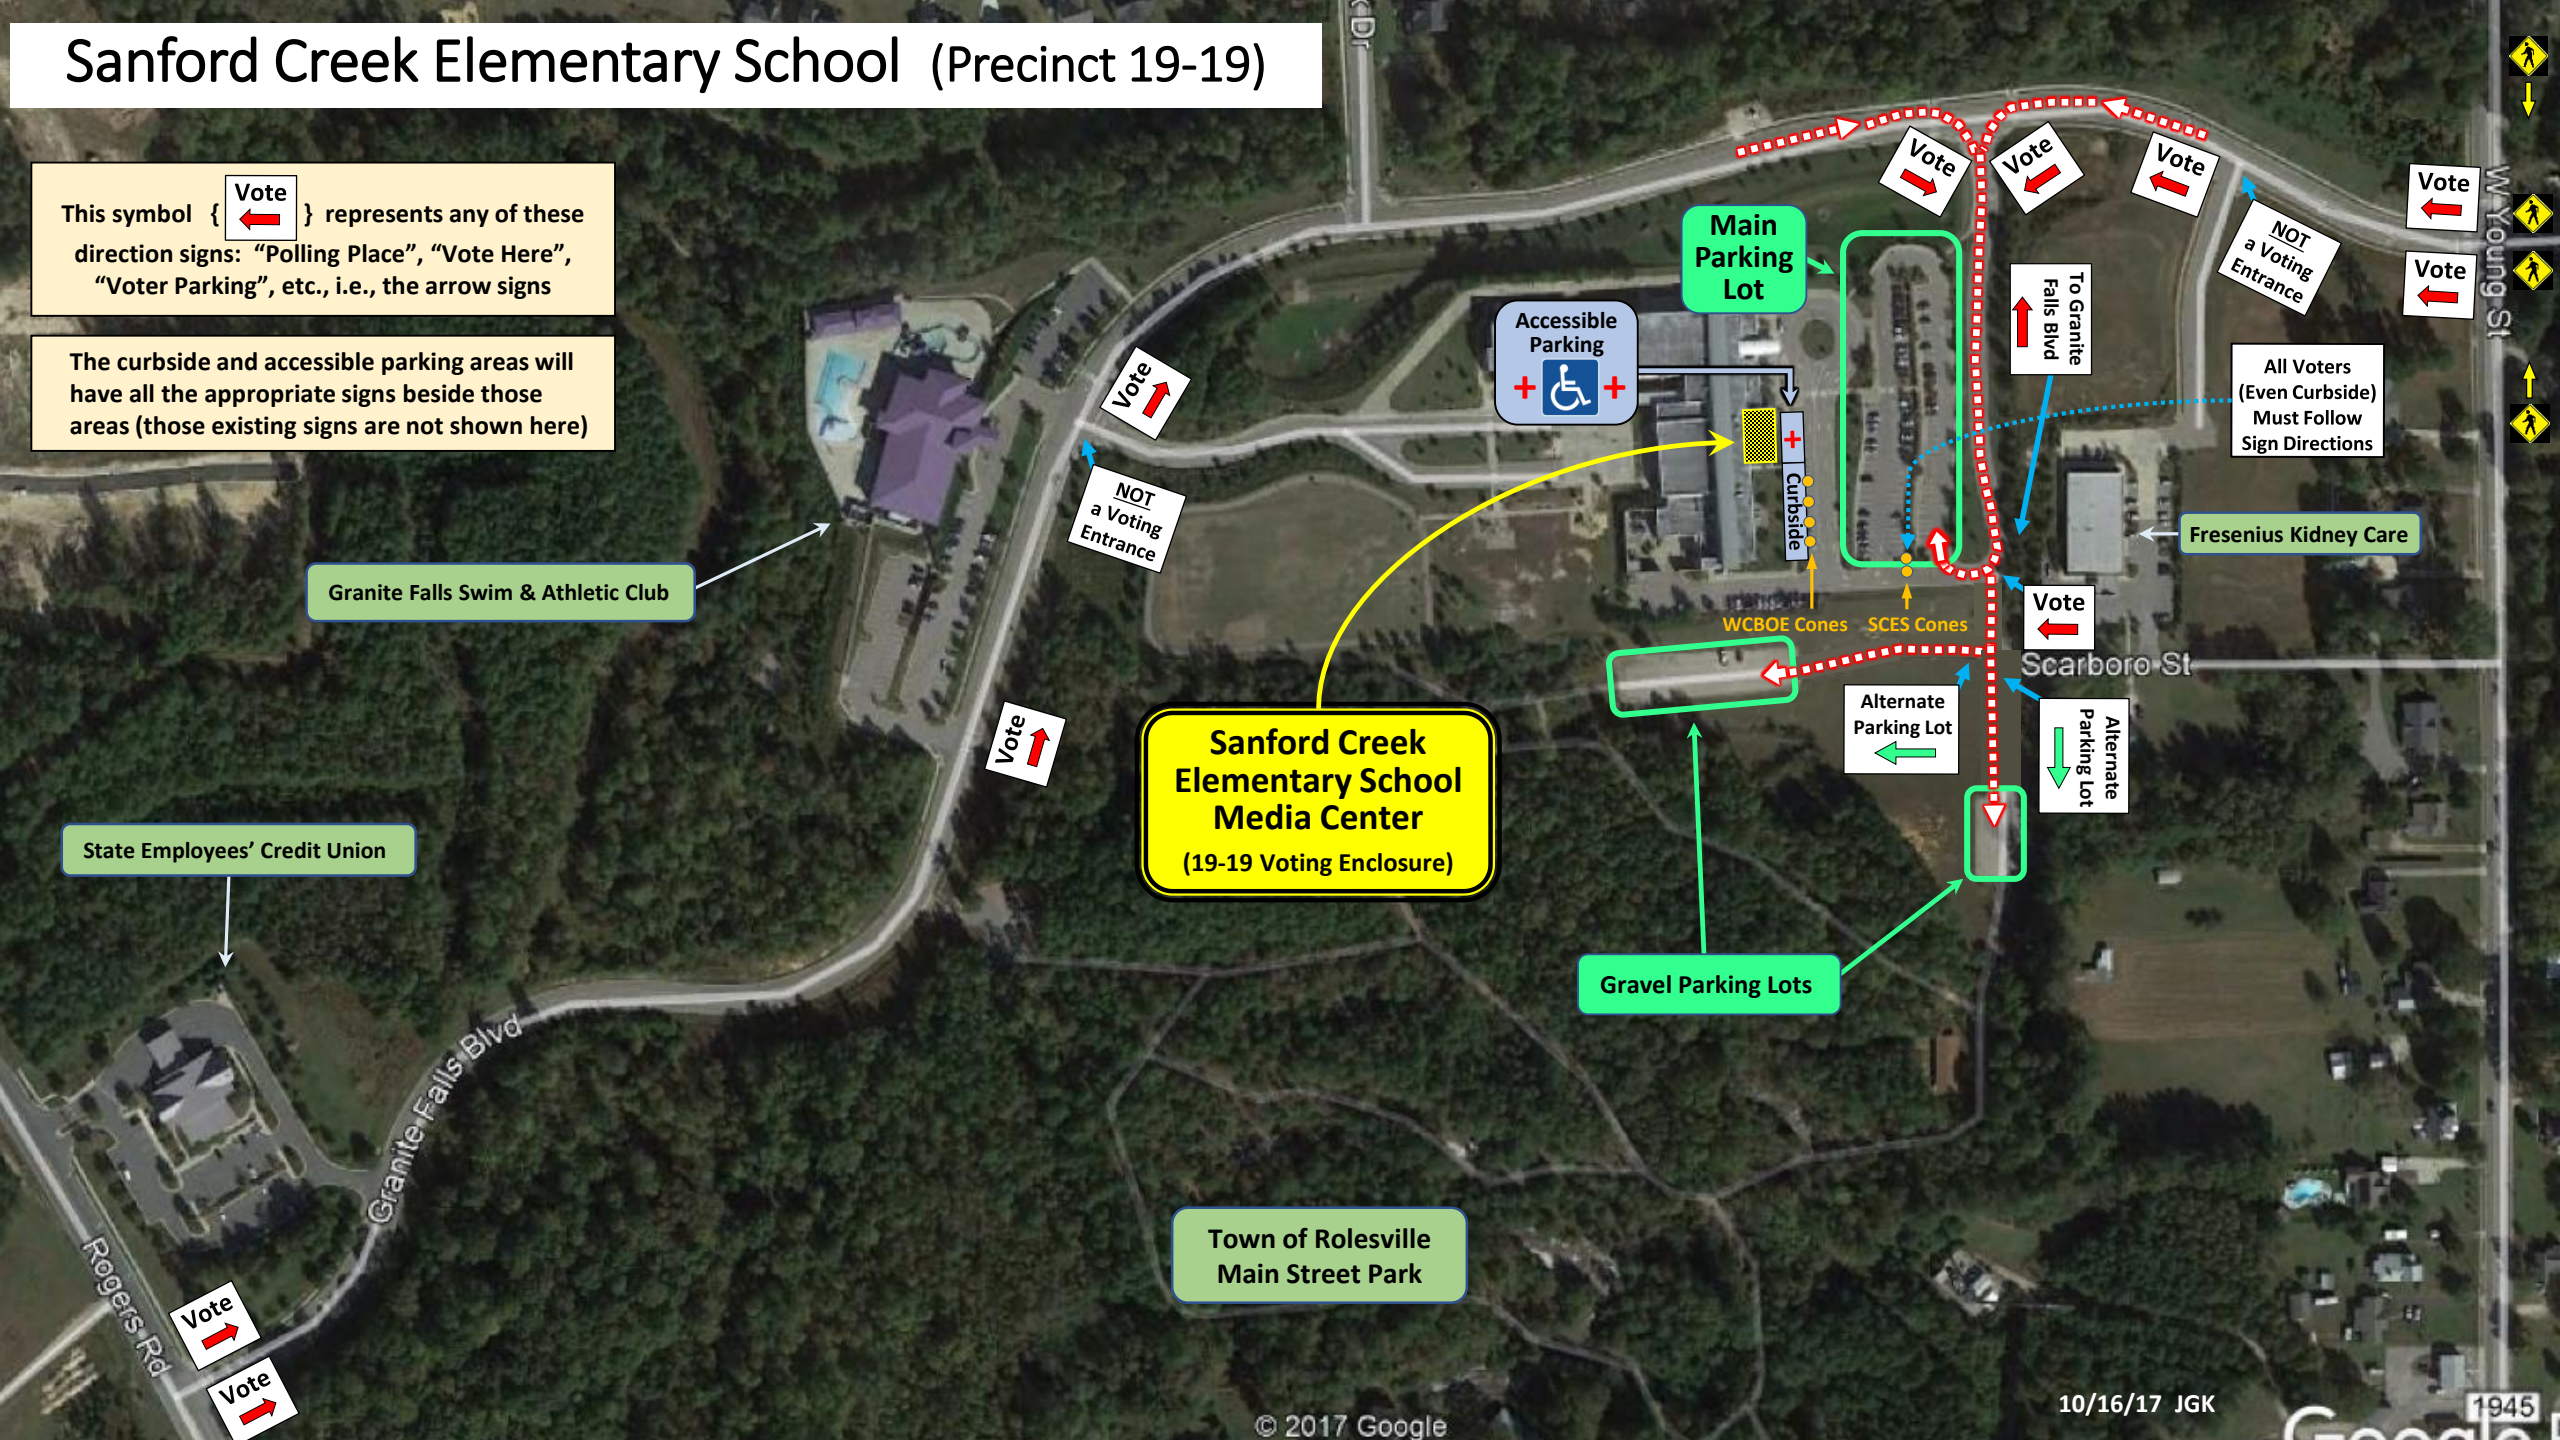

Sanford Creek Elementary School (Precinct 19-19)

This symbol {  } represents any of these direction signs: "Polling Place", "Vote Here", "Voter Parking", etc., i.e., the arrow signs

The curbside and accessible parking areas will have all the appropriate signs beside those areas (those existing signs are not shown here)

Granite Falls Swim & Athletic Club

State Employees' Credit Union

Sanford Creek Elementary School Media Center
(19-19 Voting Enclosure)

Town of Rolesville Main Street Park

Gravel Parking Lots

Accessible Parking

Main Parking Lot

Fresenius Kidney Care

Scarboro St

Granite Falls Blvd

Rogers Rd

W Young St

To Granite Falls Blvd

WCBOE Cones - SCES Cones

All Voters (Even Curbside) Must Follow Sign Directions

NOT a Voting Entrance

NOT a Voting Entrance

Alternate Parking Lot

Alternate Parking Lot