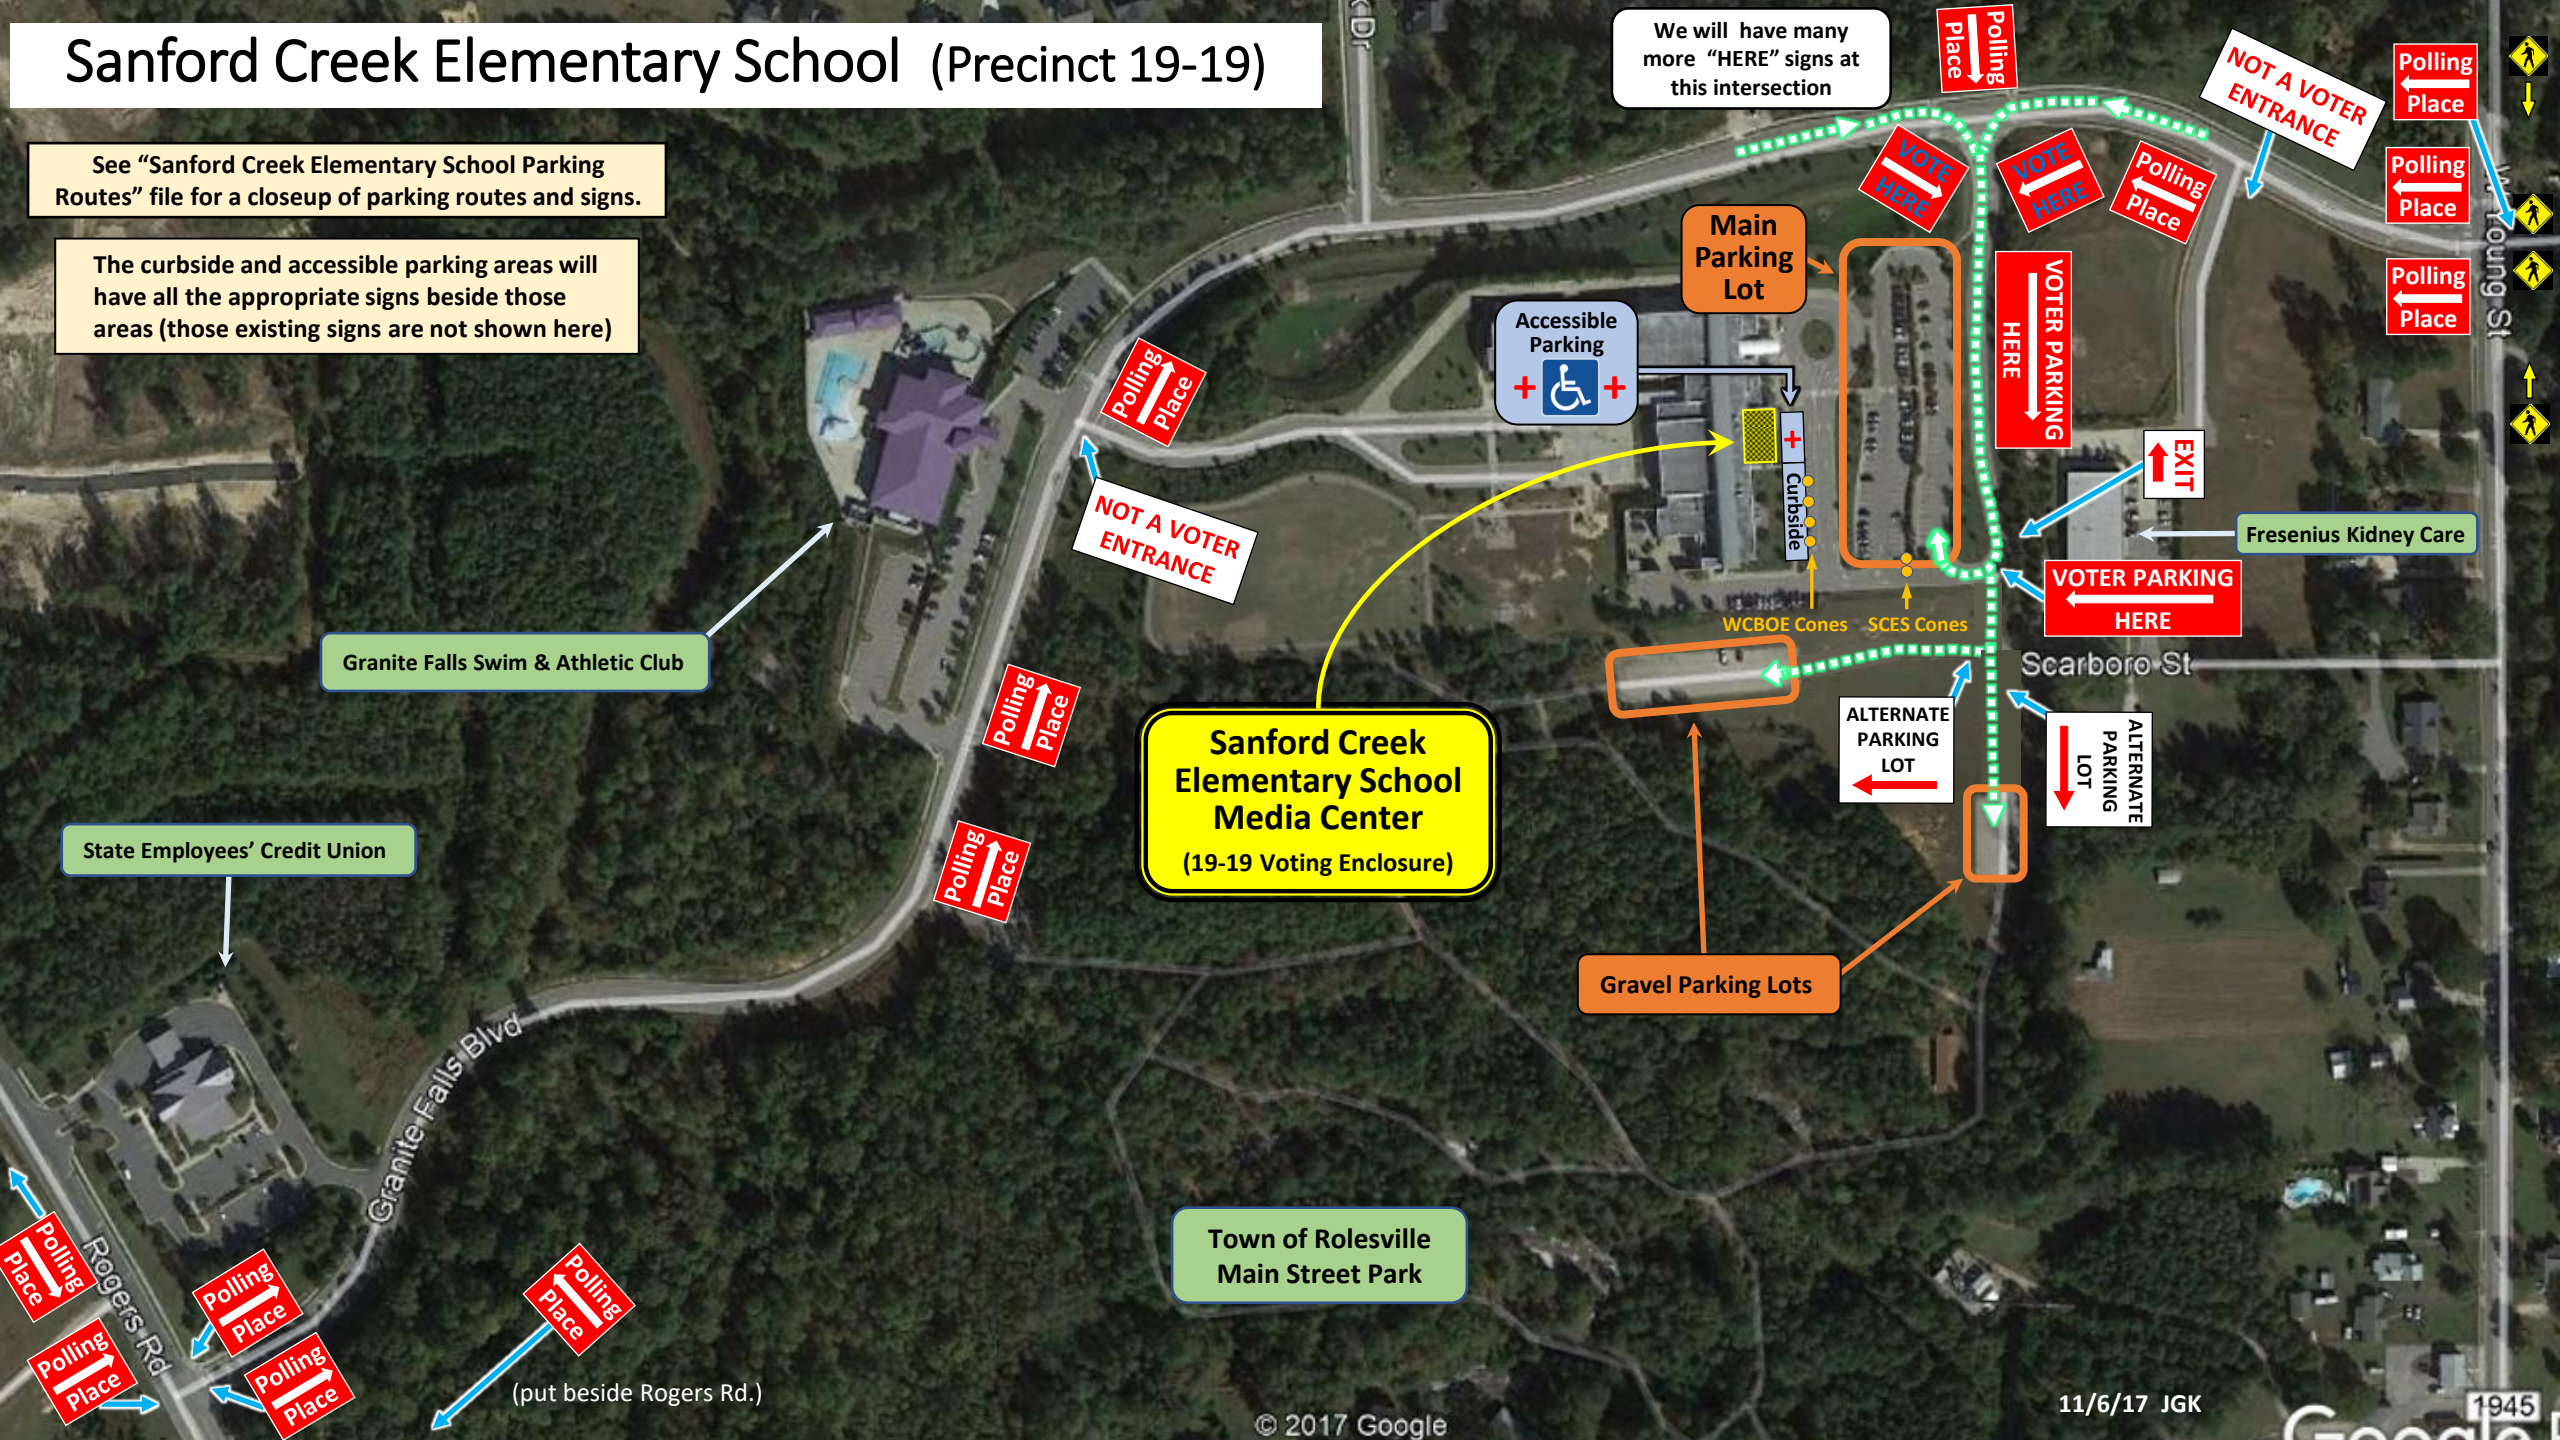

Sanford Creek Elementary School (Precinct 19-19)

See "Sanford Creek Elementary School Parking Routes" file for a closeup of parking routes and signs.

The curbside and accessible parking areas will have all the appropriate signs beside those areas (those existing signs are not shown here)

Granite Falls Swim & Athletic Club

State Employees' Credit Union

Sanford Creek Elementary School Media Center
(19-19 Voting Enclosure)

Town of Rolesville Main Street Park

We will have many more "HERE" signs at this intersection

NOT A VOTER ENTRANCE

Accessible Parking

Main Parking Lot

Gravel Parking Lots

ALTERNATE PARKING LOT

ALTERNATE PARKING LOT

VOTER PARKING HERE

Fresenius Kidney Care

Scarboro St

WCBOE Cones - SCES Cones

Curbside