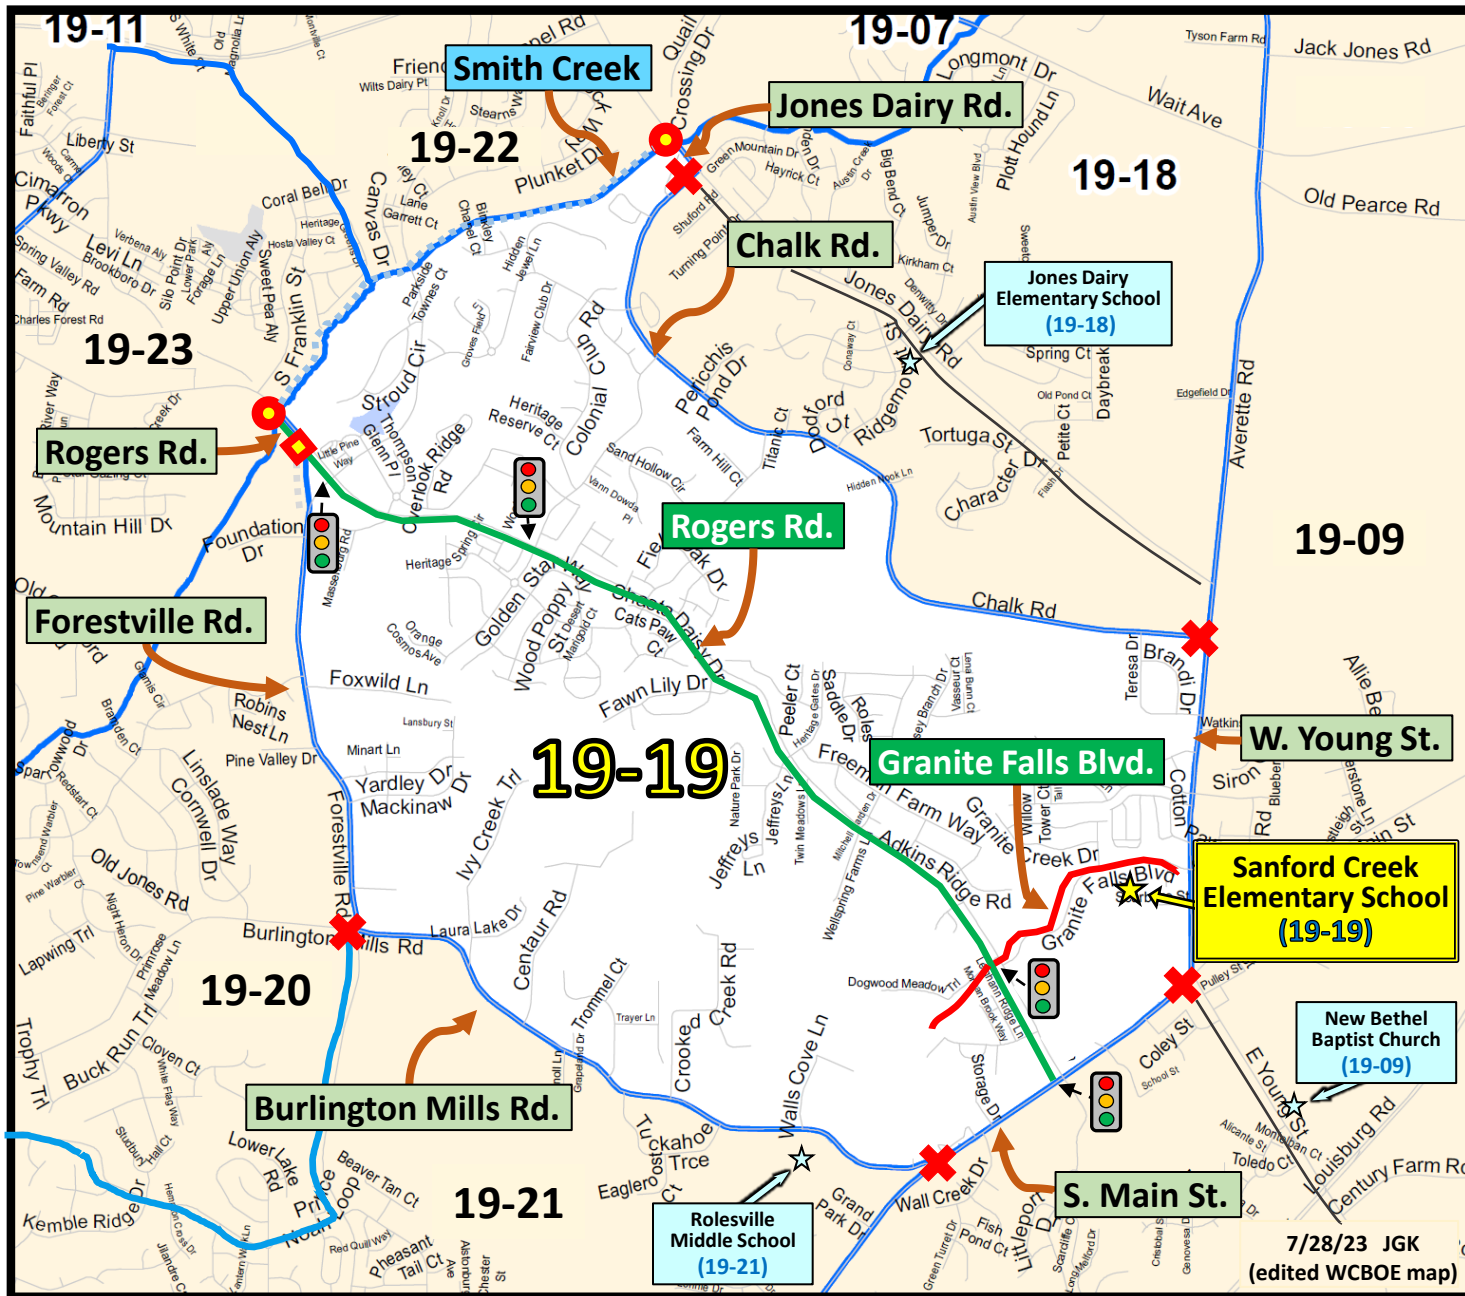

# Wake County Precinct 19-19

## Polling Place: Sanford Creek Elementary School

 Street Intersection

 Other Type Intersection

 Bridge over Creek