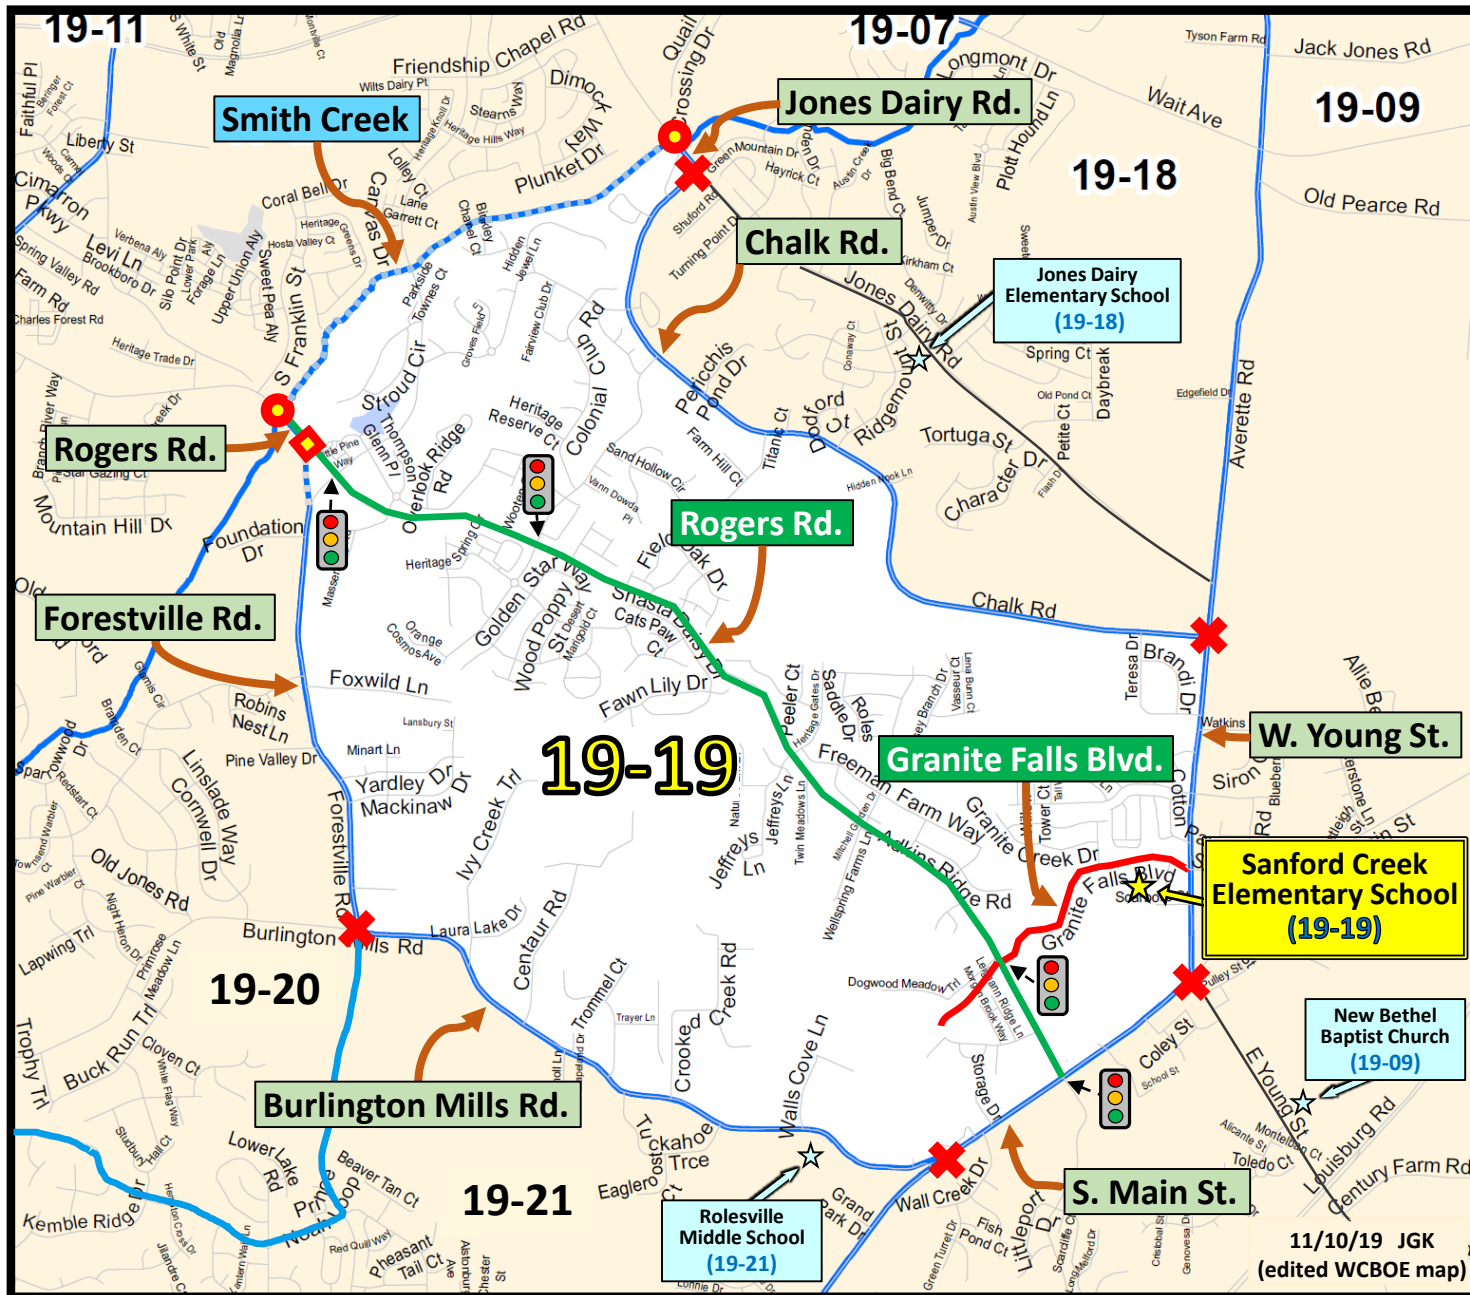

# Wake County Precinct 19-19

## Polling Place: Sanford Creek Elementary School

  
Street  
Intersection

  
Other Type  
Intersection

  
Bridge over  
Creek