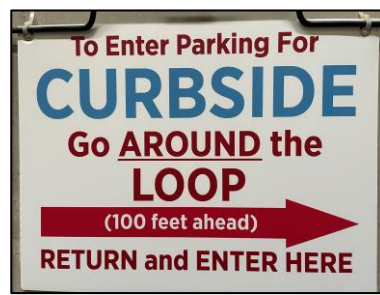

## ID Key: ccccc-#at

**cccc** : Abbreviation of sign text  
**#** : 1=1-sided, 2=2-sided  
**a** : Y=arrow, N=no arrow  
**t** : H=H-frame, Q=Quick Stix, A=A-frame, F=foldable, L=Light-weight A-frame

Example: VH-2YQ means  
 "VOTE HERE", 2-sided with arrow on Quick Stix

ID: **CV-2YH**  
 Text: CURBSIDE VOTING  
 Arrow: yes  
 Sides: two  
 Size: 24x18  
 Type: corrugated plastic  
 Stand: H-frame

ID: **CV-2NL**  
 Text: CURBSIDE VOTING  
 Arrow: no  
 Sides: two  
 Size: 24x18  
 Type: corrugated plastic  
 Stand: light-weight A-frame