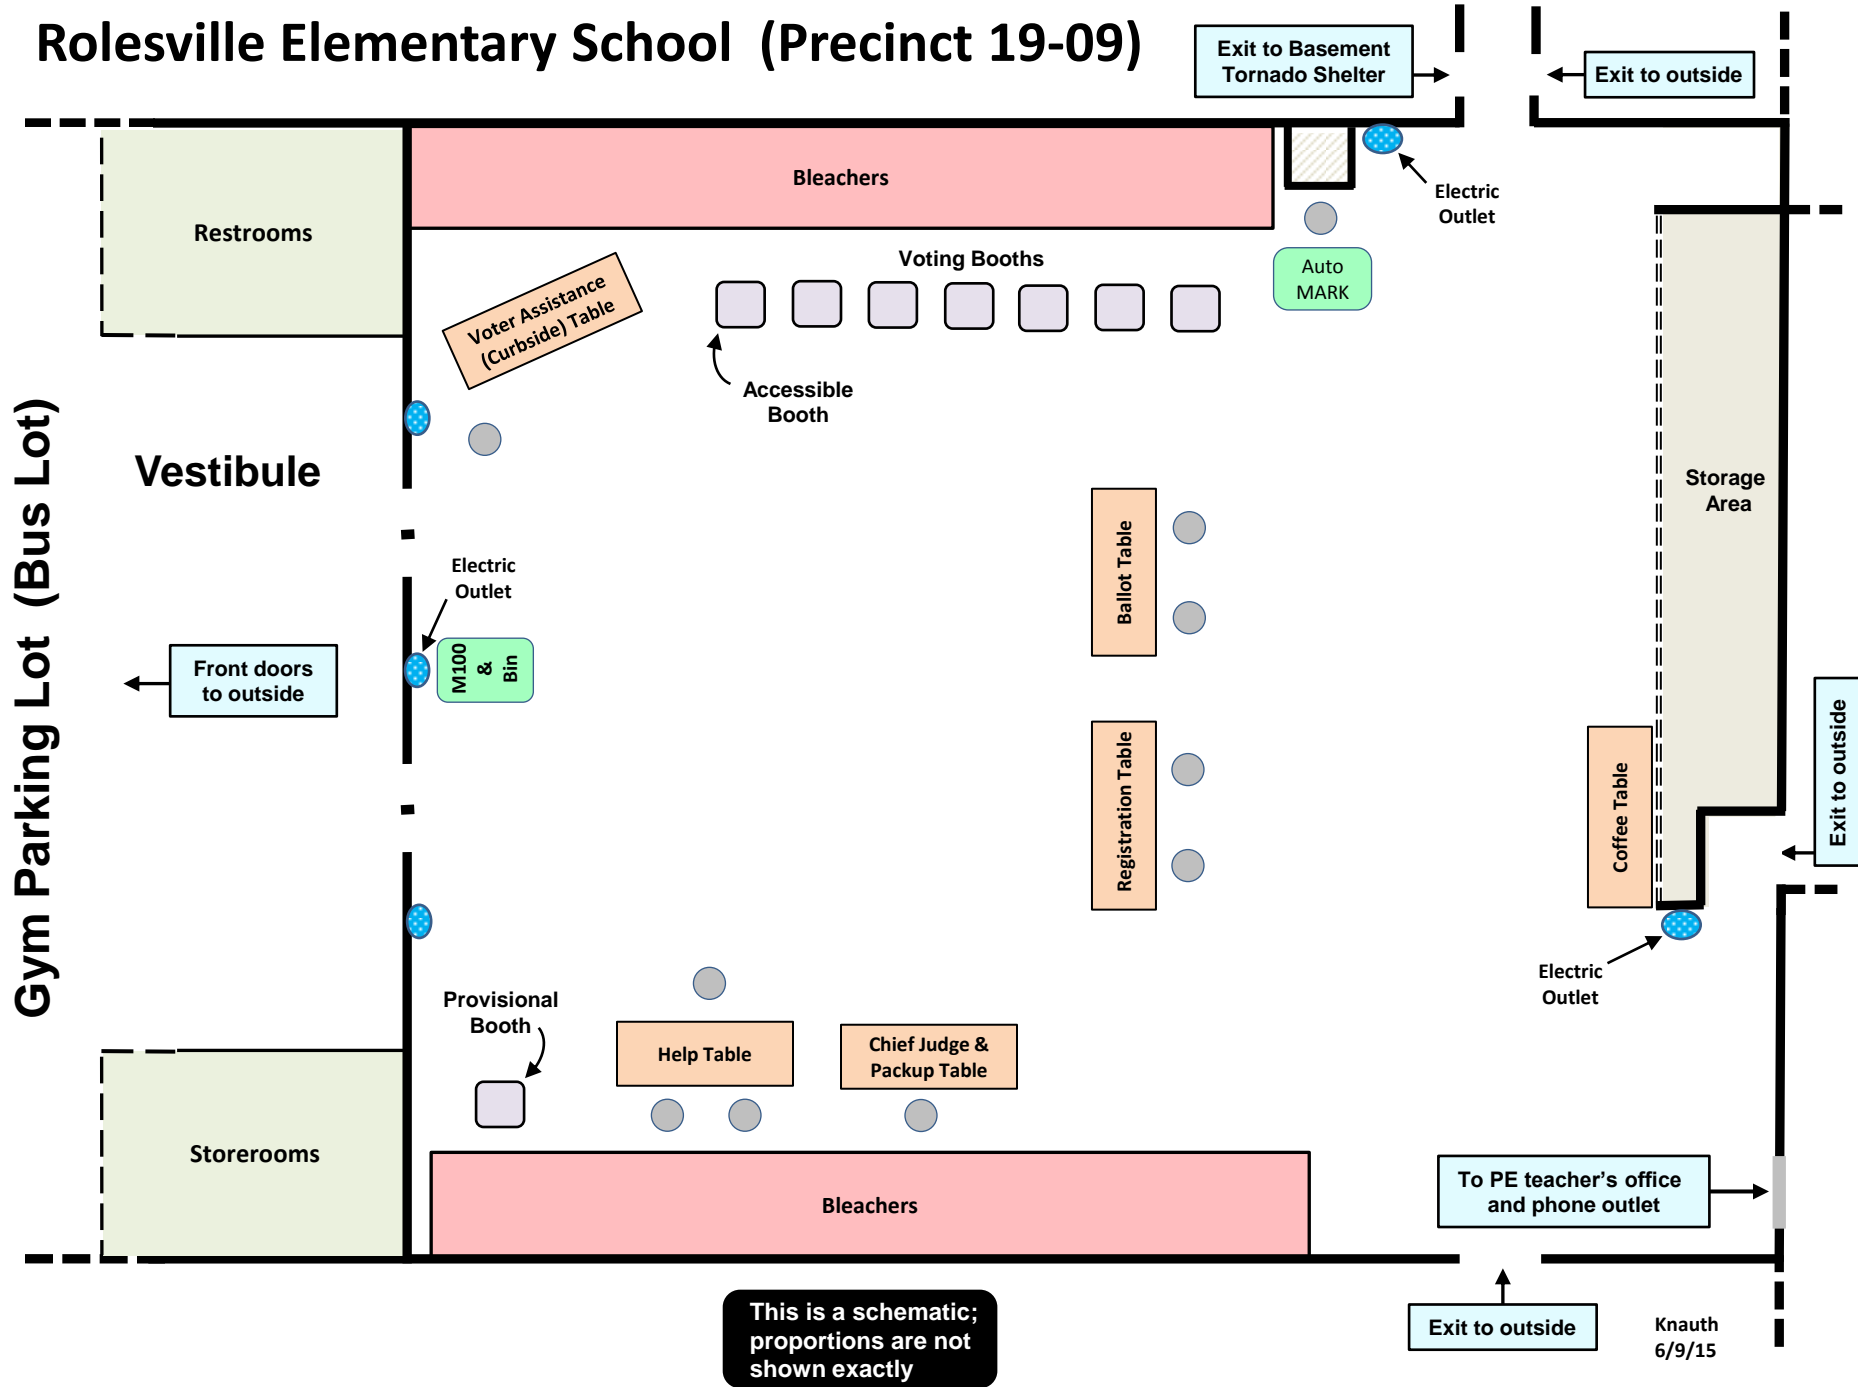

Rolesville Elementary School (Precinct 19-09)

Gym Parking Lot (Bus Lot)

Restrooms

Bleachers

Exit to Basement Tornado Shelter

Exit to outside

Electric Outlet

Voter Assistance (Curbside) Table

Voting Booths

Auto MARK

Accessible Booth

Vestibule

Front doors to outside

Electric Outlet

M100 & Bin

Ballot Table

Registration Table

Storage Area

Exit to outside

Coffee Table

Electric Outlet

Provisional Booth

Help Table

Chief Judge & Packup Table

Storerooms

Bleachers

To PE teacher's office and phone outlet

Exit to outside

This is a schematic; proportions are not shown exactly

Knauth 6/9/15