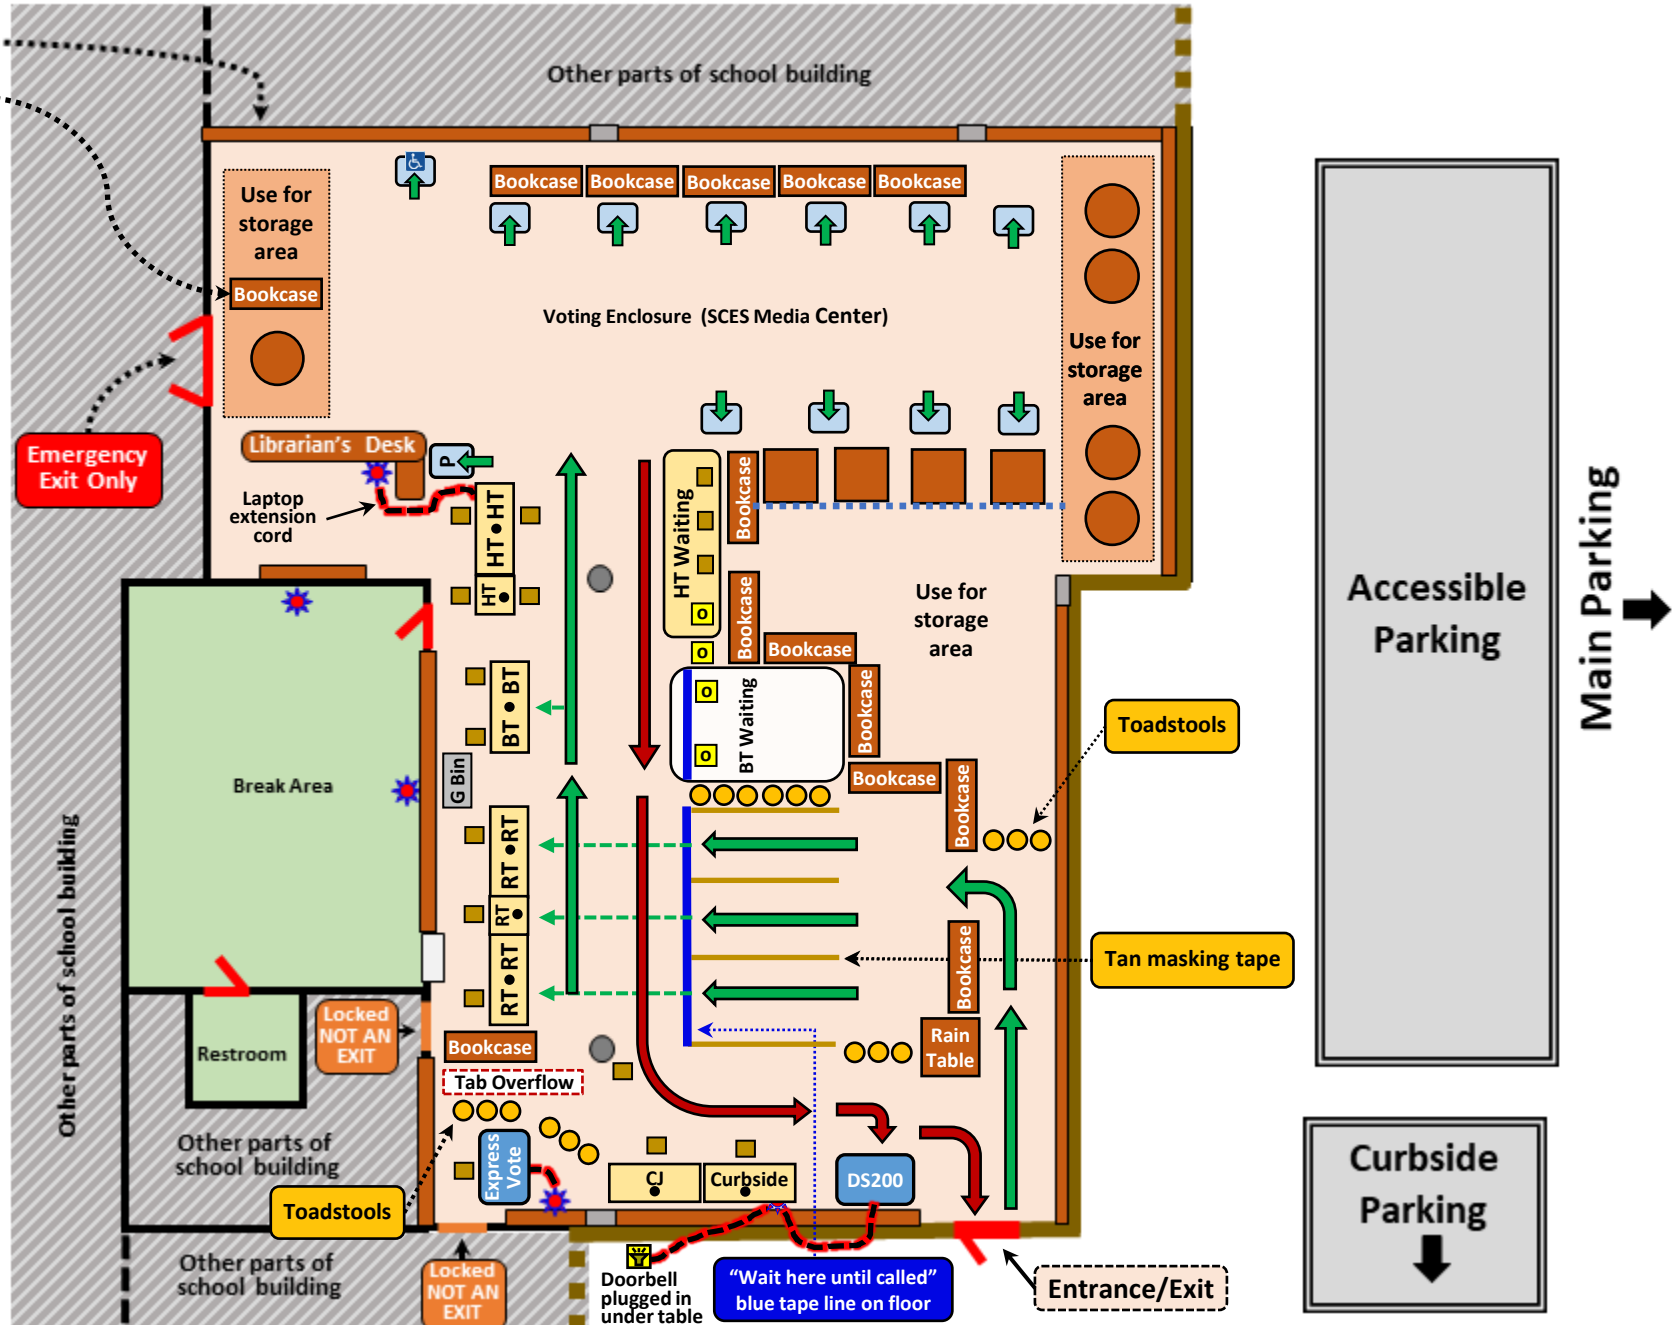

Some bookcases are built into walls
Other bookcases are on wheels

This is a schematic;
proportions are close but not exact

Voting Enclosure approximate dimensions:
length: 73 ft
top-width: 65 ft
bot-width: 42 ft

- Wheeled bookcases: 73" x 24" x 47"
- Large square tables: 42" x 42" x 31"
- Long tables (1 hole): 72" x 30" x 31"
- Small tables (1 hole): 30" x 30" x 32"
- Round tables: 41" diam. x 25"

Electric outlet symbol → 
(not all outlets are shown)

Observer chair symbol → 

Accessible Parking

Main Parking

Curbside Parking