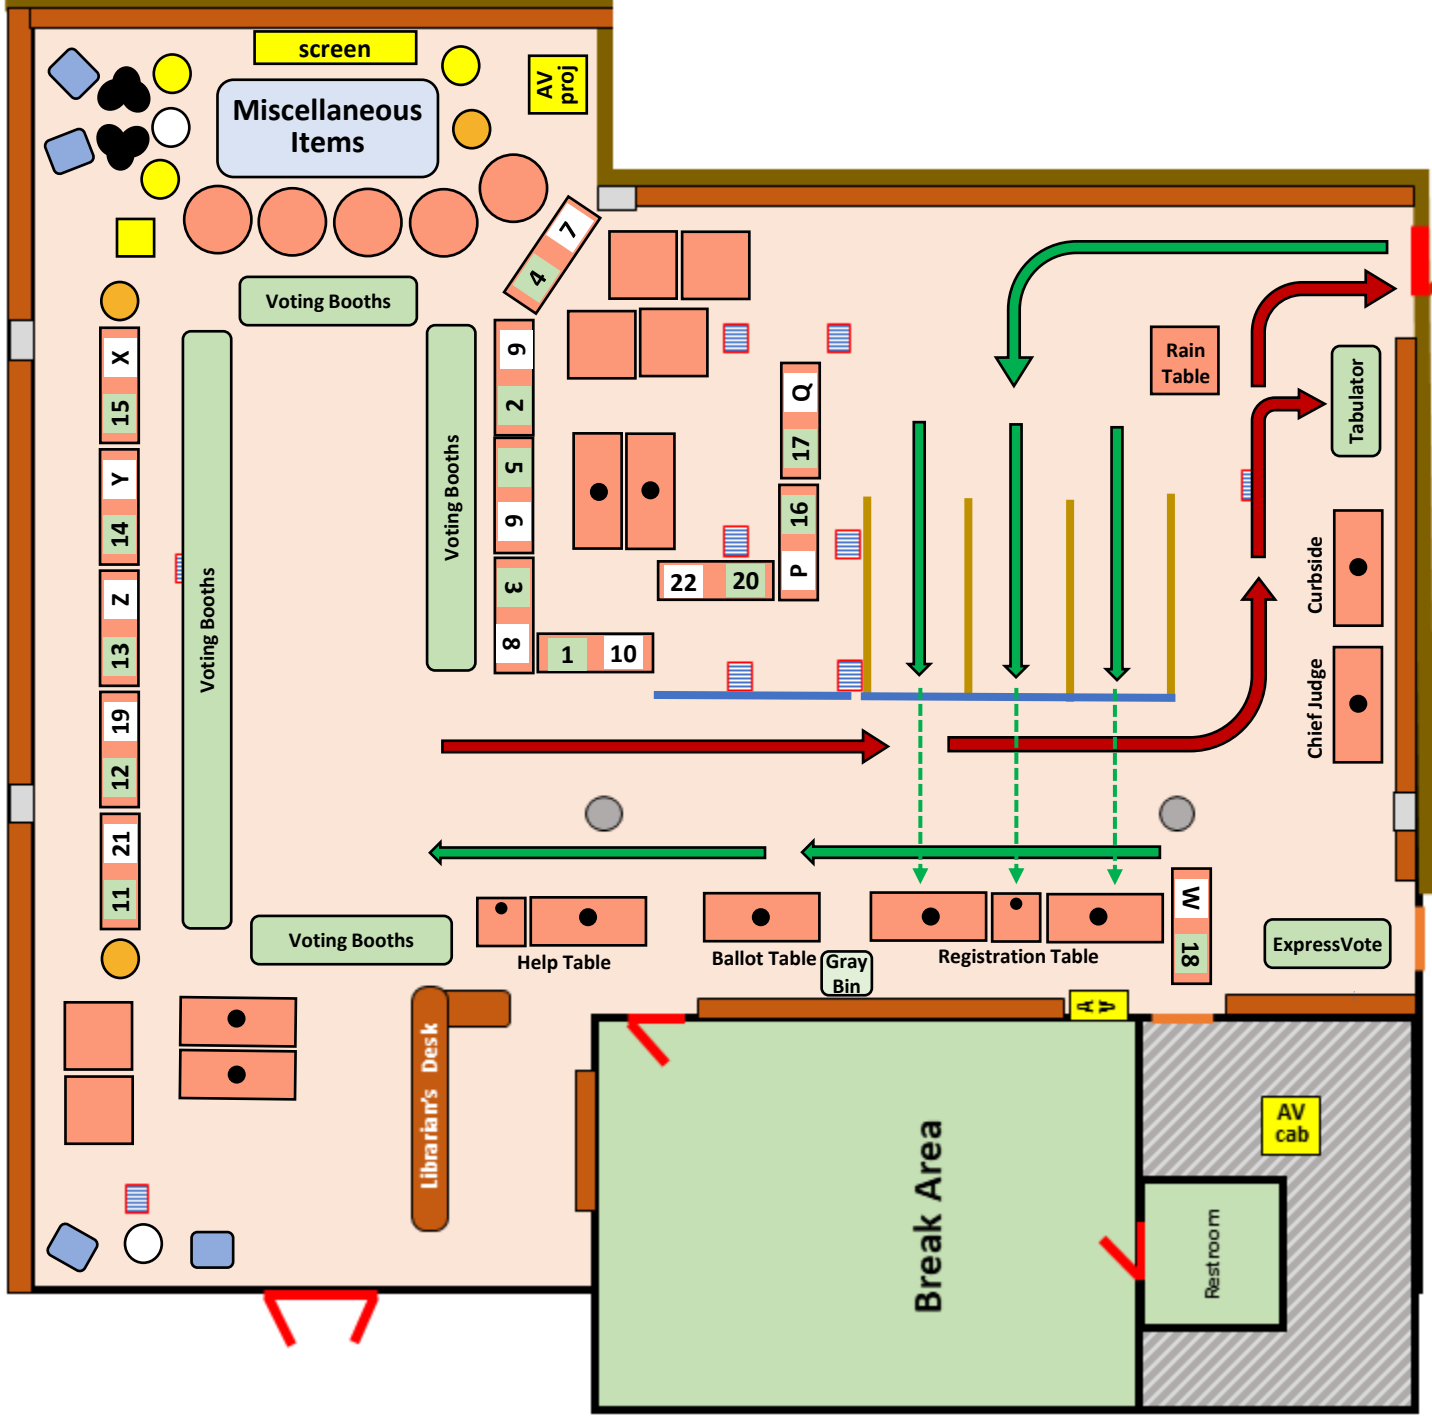

SCES Media Center Furniture Arrangement

- Table: 30" x 30" (with hole)
 - Round Table: 41"
 - Square Table: 42" x 42"
 - Floor plate over outlets
 - Black metal bookcase cart: 48" x 18" (approx)
 - Bookcase: 73" x 24" (oriented)
 - Table: 73" x 30" (with hole)
 - Audio Visual Equipment
 - Large blue chair
 - Large black cushion
- 5/7/24 JGK