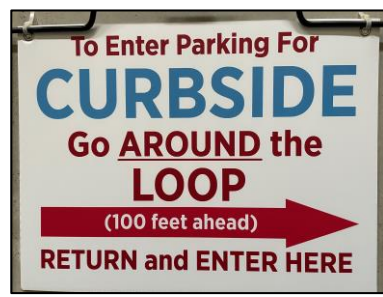

ID: CVO-2NA
Text: CURBSIDE VOTING ONLY
Arrow: no + logo
Sides: two
Size: 24.5x18
Type: metal
Stand: A-frame

ID: VP-2YA
Text: VOTER PARKING
Arrow: yes
Sides: two
Size: 24.5x18
Type: metal
Stand: A-frame

ID: AP-2NA
Text: ACCESSIBLE PARKING
Arrow: no + logo
Sides: two
Size: 24.5x18
Type: metal
Stand: A-frame

ID: NCZ-2NF
Text: NO CAMPAIGNING ...
Arrow: no
Sides: two
Size: 24x15
Type: foam plastic
Stand: folded to triangle

ID: **CV-2YH**
Text: CURBSIDE VOTING
Arrow: yes
Sides: two
Size: 24x18
Type: corrugated plastic
Stand: H-frame

ID: **CV-2NL**
Text: CURBSIDE VOTING
Arrow: no
Sides: two
Size: 24x18
Type: corrugated plastic
Stand: light-weight A-frame